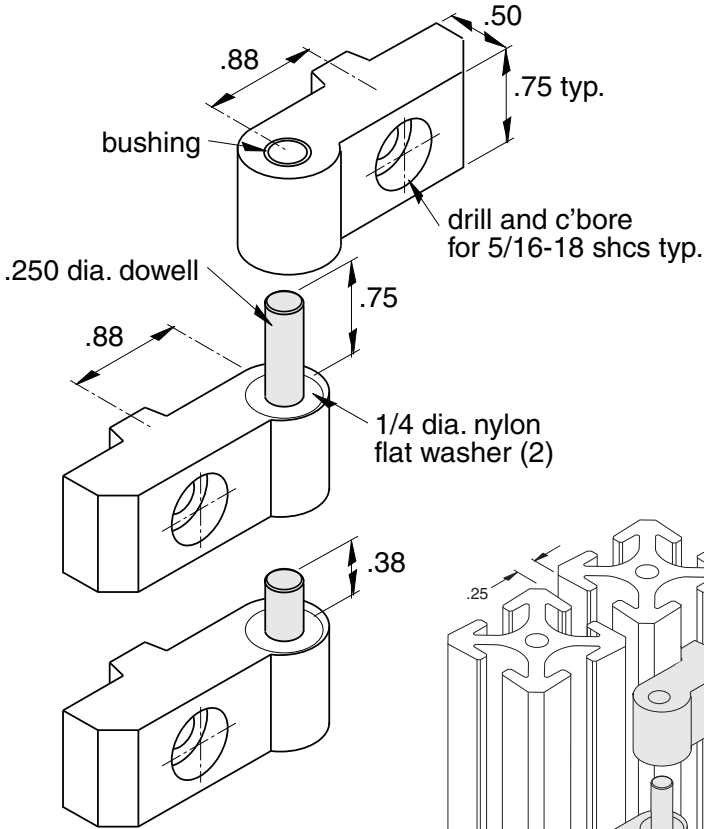

Left Hand Lift-Off Hinge - 5/16" slots

| | |
|----------------|---------------------------------------|
| EB-132 | One Set w/Long & Short Pin Assemblies |
| EB-132L | Long Pin Assembly Only |
| EB-132S | Short Pin Assembly Only |

5/16" SLOTS

Hardware Included
Material - Aluminum
Finish - Clear Anodize

Note: Use short and long pin assemblies together as shown to ease lift-off and replacement of doors.