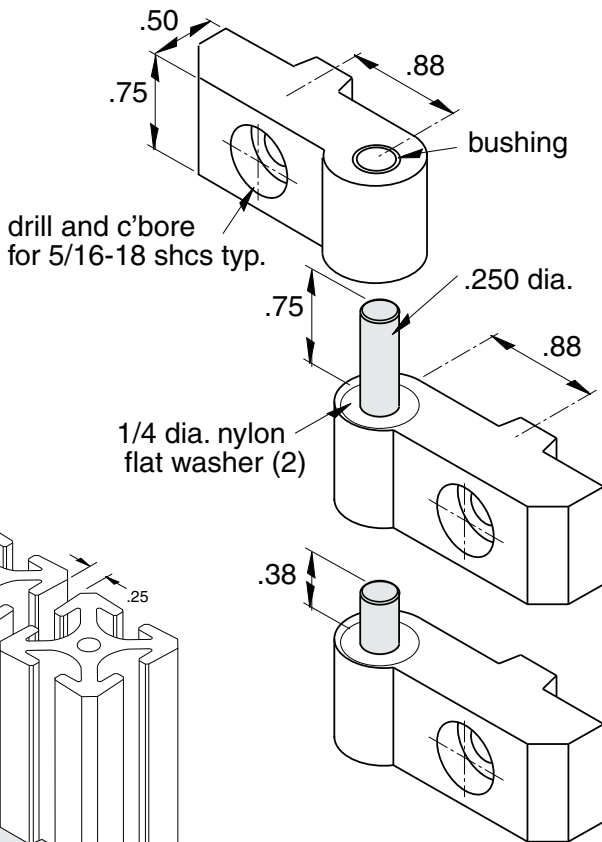

One Set w/Long & Short Pin Assemblies

**EB-133**

Long Pin Assembly Only

**EB-133L**

Short Pin Assembly Only

**EB-133S**

**5/16" SLOTS**

**EB-133L**

**EB-133S**

**Hardware Included**  
Material - Aluminum  
Finish - Clear Anodize

**Note:** Use short and long pin assemblies together as shown to ease lift-off and replacement of doors.