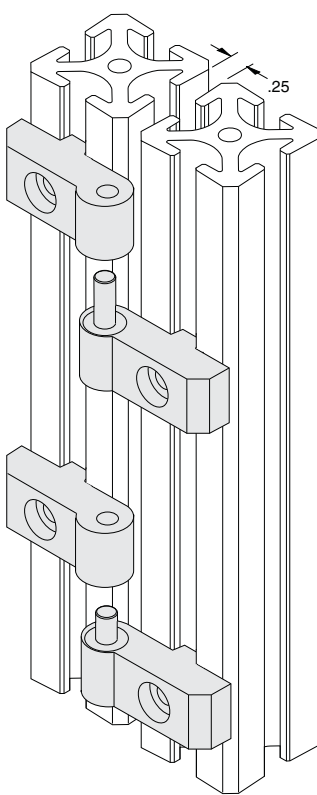

One Set w/Long & Short Pin Assemblies

**EB-133**

Long Pin Assembly Only

**EB-133L**

Short Pin Assembly Only

**EB-133S**

**5/16" SLOTS**

**EB-133L**

**EB-133S**

**Hardware Included**  
Material - Aluminum  
Finish - Clear Anodize

**Note:** Use short and long pin assemblies together as shown to ease lift-off and replacement of doors.