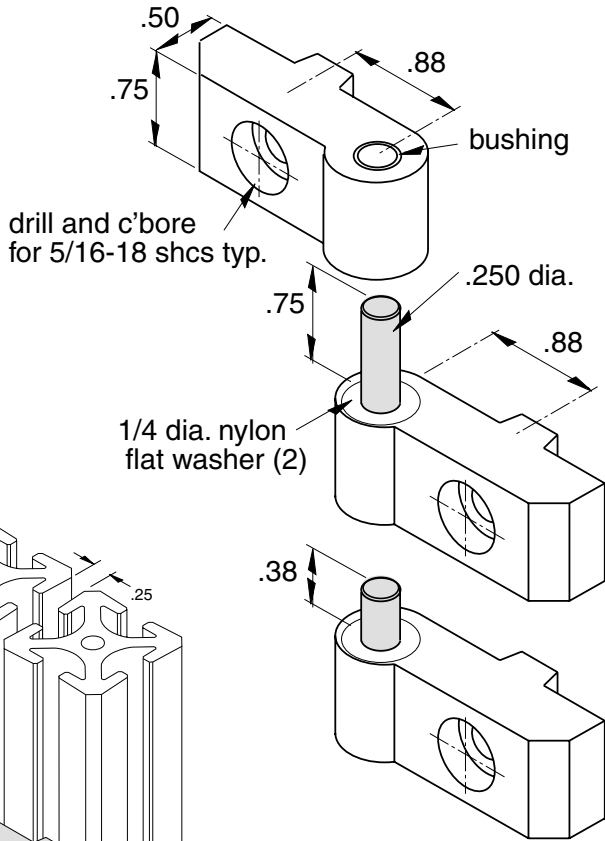

Right Hand Lift-Off Hinge - 5/16" slots

One Set w/Long & Short Pin Assemblies

EB-133

Long Pin Assembly Only

EB-133L

Short Pin Assembly Only

EB-133S

5/16" SLOTS

EB-133L

EB-133S

Hardware Included
Material - Aluminum
Finish - Clear Anodize

Note: Use short and long pin assemblies together as shown to ease lift-off and replacement of doors.