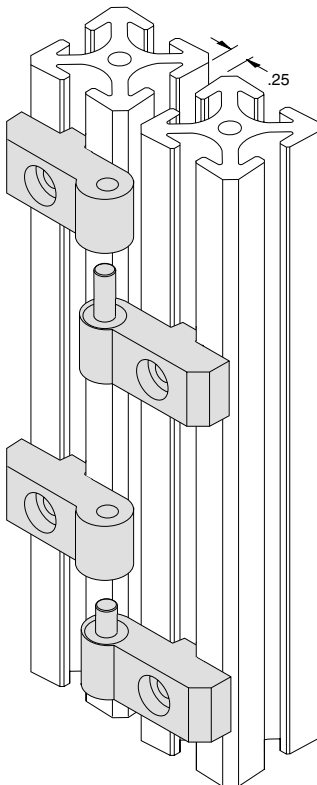

Right Hand Lift-Off Hinge - 5/16" slots

One Set w/Long & Short Pin Assemblies

EB-133

Long Pin Assembly Only

EB-133L

Short Pin Assembly Only

EB-133S

5/16" SLOTS

EB-133L

EB-133S

Hardware Included
Material - Aluminum
Finish - Clear Anodize

Note: Use short and long pin assemblies together as shown to ease lift-off and replacement of doors.