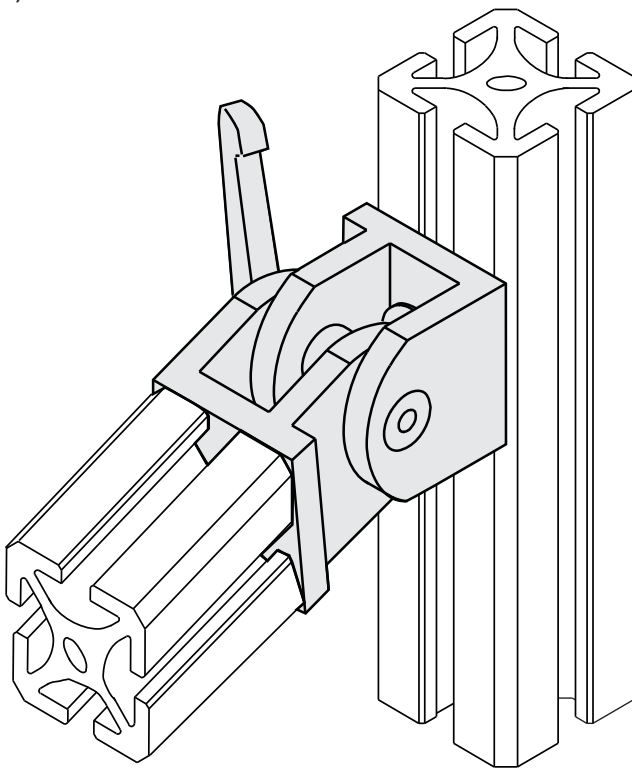

5/16" SLOTS

- Requires
 (2) EF-11-.63 SHCS
 (1) EF-2 T-nut

Material - Aluminum
 Finish - Grey Powder Coat