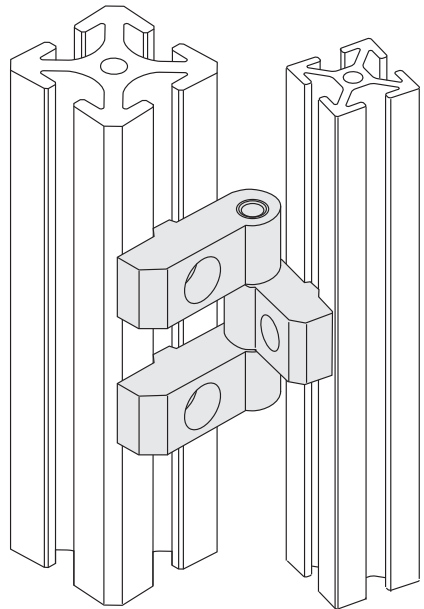

Heavy Duty Transition 5/16 - 1/4 slots Hinge Assembly

EB-140

5/16" SLOTS

EX-11

EX-1

Hardware Included
Material - Aluminum
Finish - Clear Anodize