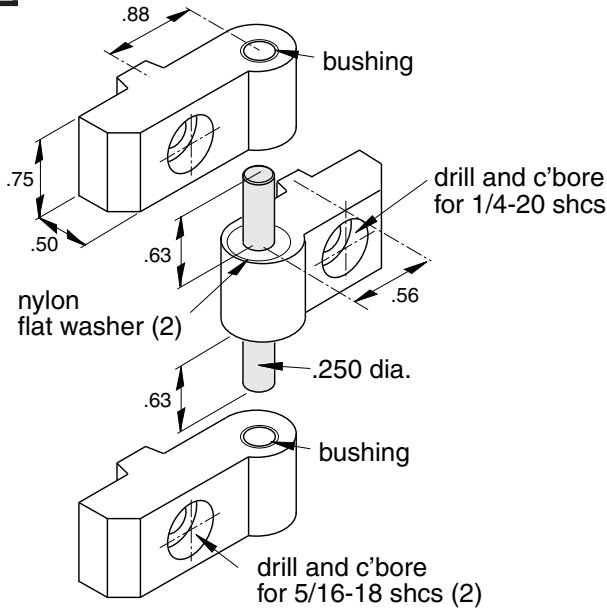

Heavy Duty Transition 5/16 - 1/4 slots Hinge Assembly

EB-140

5/16" SLOTS

EX-11

EX-1

Hardware Included
Material - Aluminum
Finish - Clear Anodize