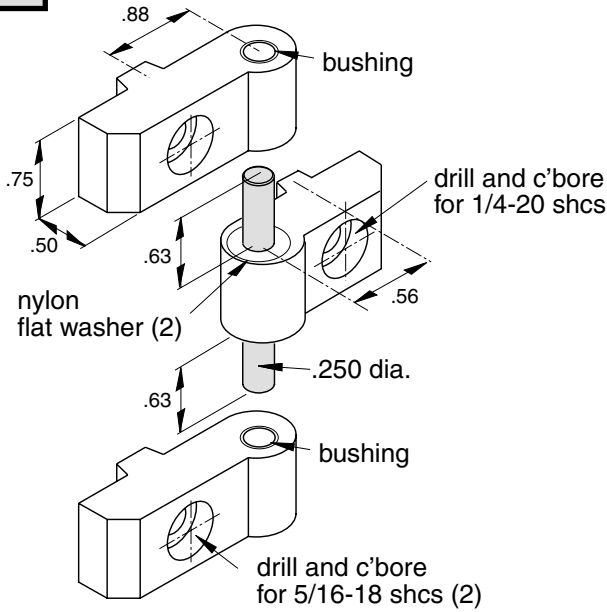

# Heavy Duty Transition 5/16 - 1/4 slots Hinge Assembly

**EB-140**

**5/16" SLOTS**

**EX-1**

**Hardware Included  
Material - Aluminum  
Finish - Clear Anodize**