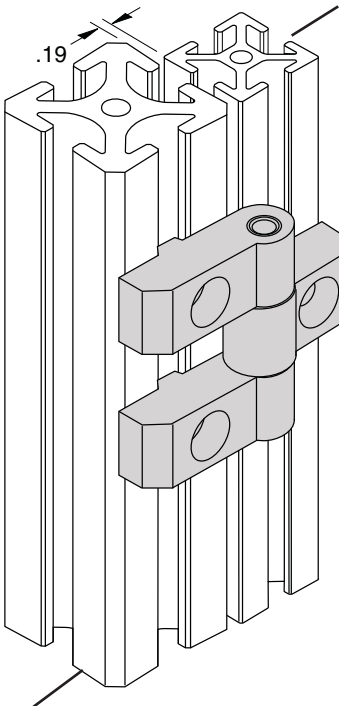

Heavy Duty Transition 5/16 - 1/4 slots Hinge Assembly

EB-140

5/16" SLOTS

EX-11

EX-1

Hardware Included
Material - Aluminum
Finish - Clear Anodize