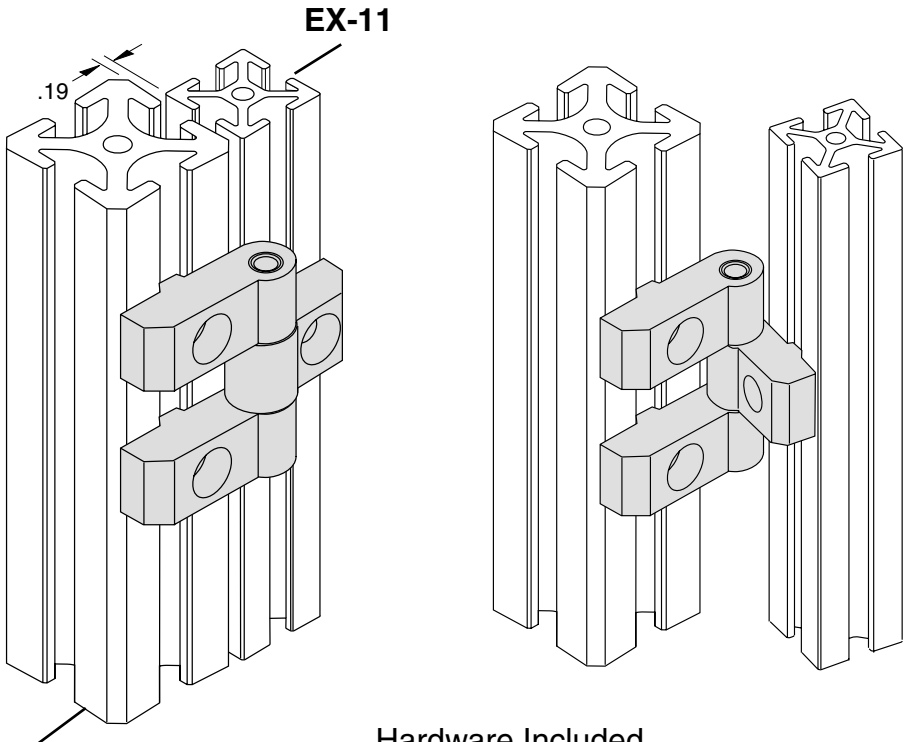

# Heavy Duty Transition 5/16 - 1/4 slots Hinge Assembly

**EB-140**

**5/16" SLOTS**

**EX-1**

**Hardware Included  
Material - Aluminum  
Finish - Clear Anodize**