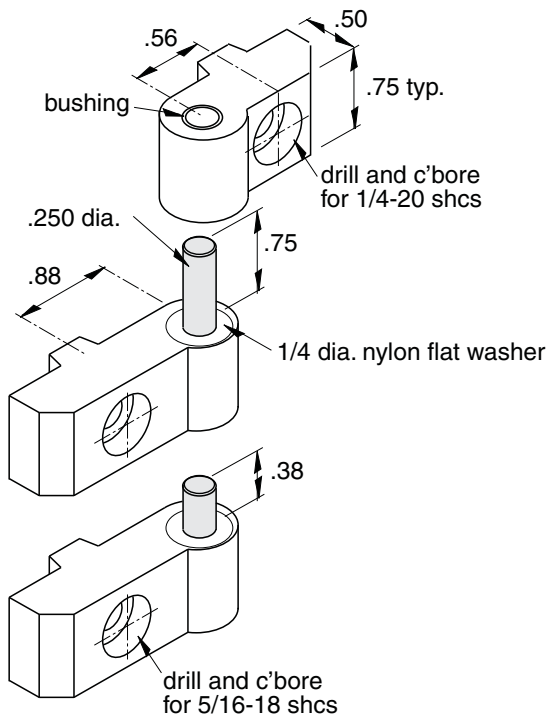

One Set w/Long & Short Pin Assemblies

EB-142

Long Pin Assembly Only

EB-142L

Short Pin Assembly Only

EB-142S

Hardware Included
Material - Aluminum
Finish - Clear Anodize

Note: Use short and long pin assemblies together as shown to ease lift-off and replacement of doors.

5/16" SLOTS

EB-142L

EB-142S

EX-1