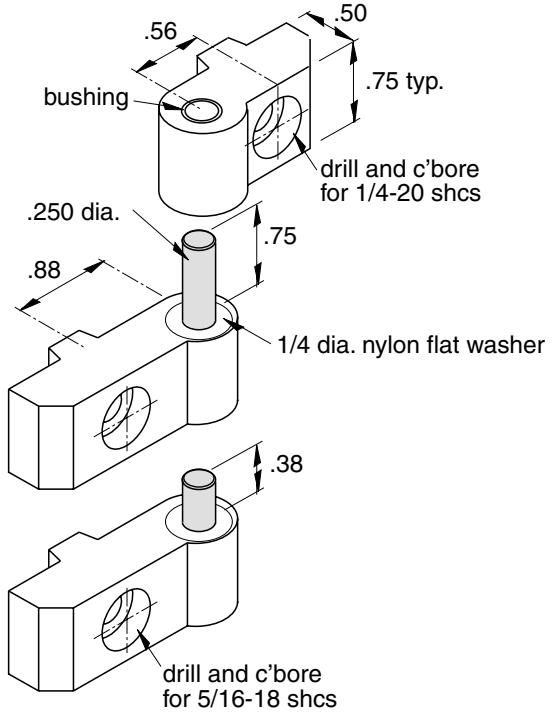

One Set w/Long & Short Pin Assemblies

EB-142

Long Pin Assembly Only

EB-142L

Short Pin Assembly Only

EB-142S

Hardware Included
Material - Aluminum
Finish - Clear Anodize

Note: Use short and long pin assemblies together as shown to ease lift-off and replacement of doors.

EB-142L

EB-142S

EX-1

5/16" SLOTS