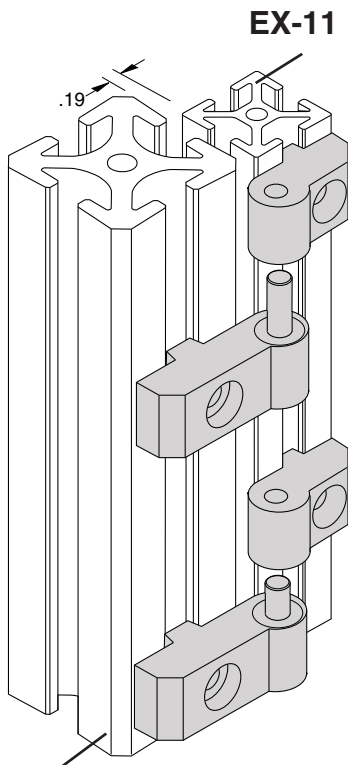

One Set w/Long & Short Pin Assemblies

EB-142

Long Pin Assembly Only

EB-142L

Short Pin Assembly Only

EB-142S

Hardware Included
Material - Aluminum
Finish - Clear Anodize

Note: Use short and long pin assemblies together as shown to ease lift-off and replacement of doors.

5/16" SLOTS

EB-142L

EB-142S

EX-1