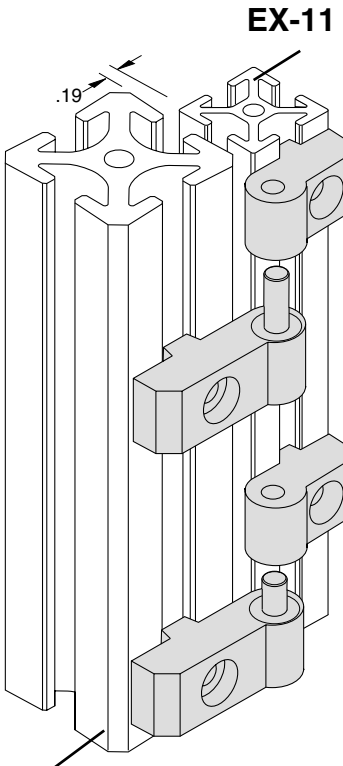

One Set w/Long & Short Pin Assemblies

EB-142

Long Pin Assembly Only

EB-142L

Short Pin Assembly Only

EB-142S

Hardware Included
Material - Aluminum
Finish - Clear Anodize

Note: Use short and long pin assemblies together as shown to ease lift-off and replacement of doors.

EB-142L

EB-142S

EX-1

5/16" SLOTS