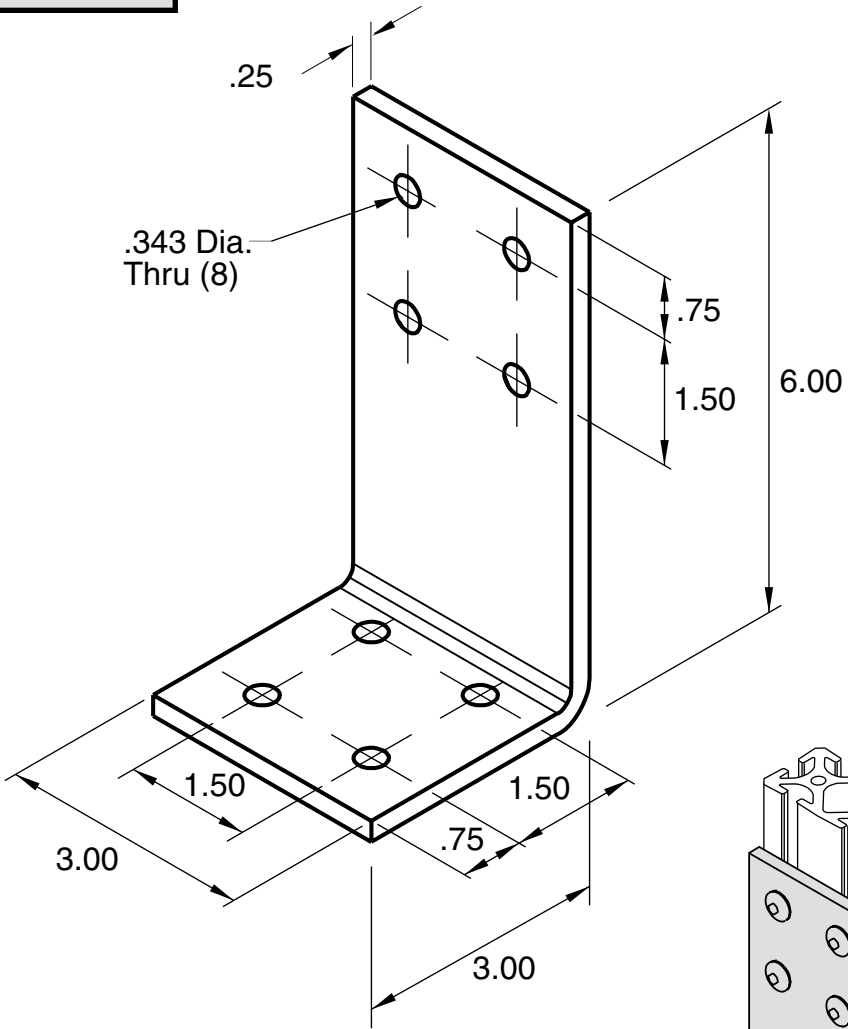

EB-14P

5/16" SLOTS

Recommended Hardware
(8) EF-12-.63 BHCS
(8) EF-2 T-nut

Material - Steel
Finish - Black Powder Coat