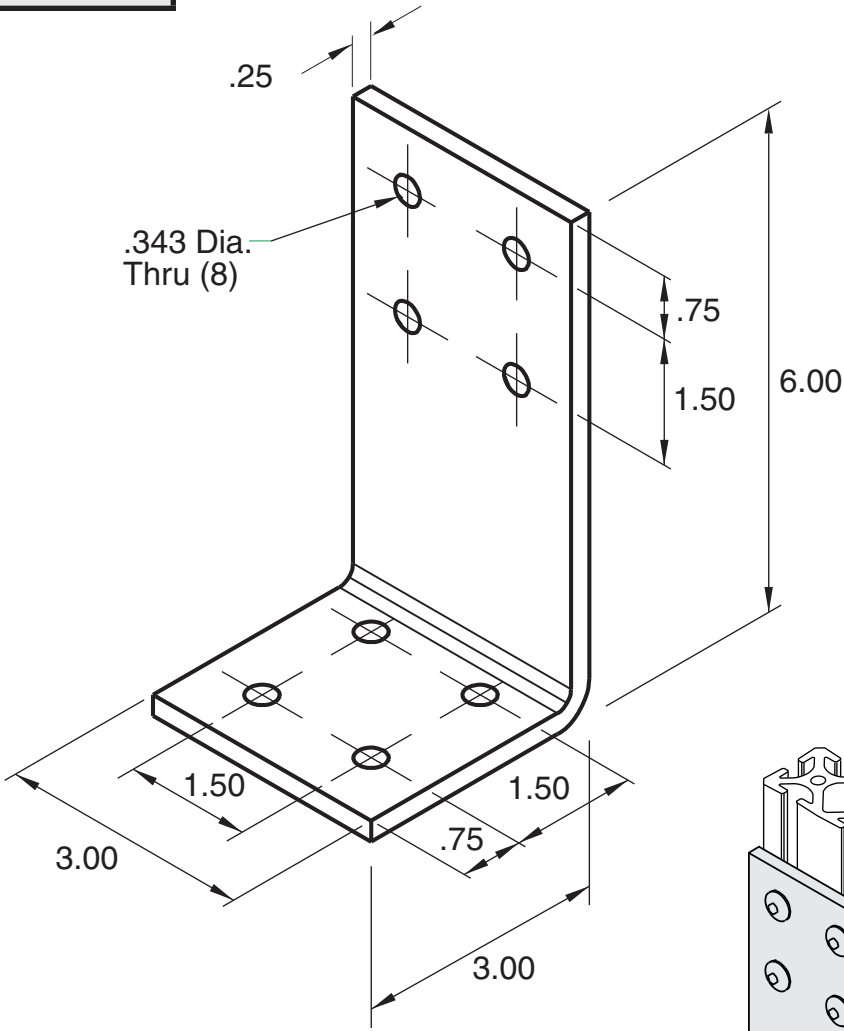

**EB-14P**

5/16" SLOTS

Recommended Hardware  
(8) EF-12-.63 BHCS  
(8) EF-2 T-nut

Material - Steel  
Finish - Black Powder Coat