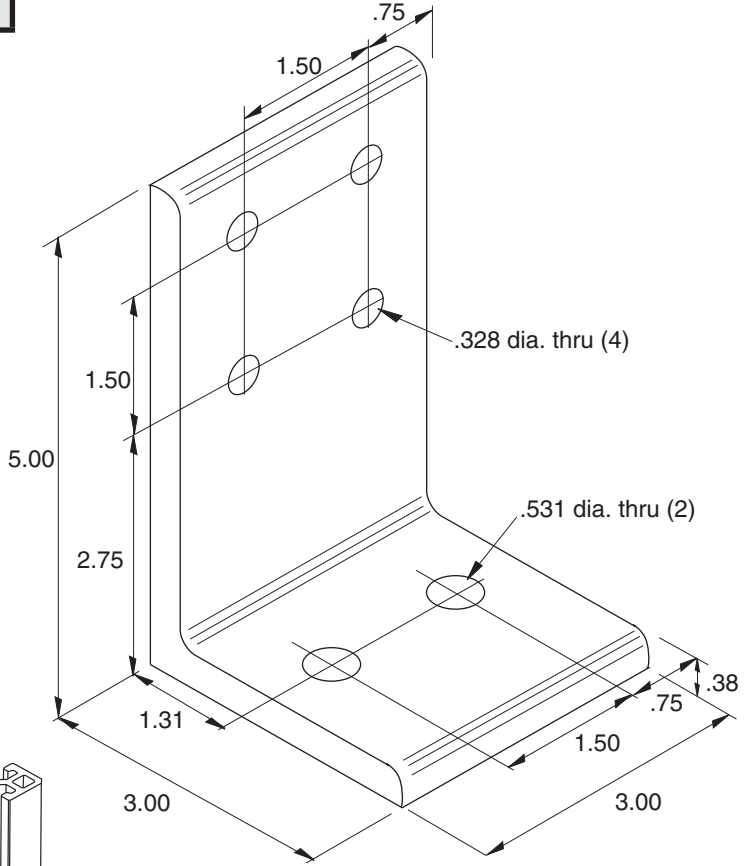

Economy Aluminum Floor Mount

EB-15AL3

5/16" SLOTS

Recommended
Hardware
(4) EF-12-.75 BHCS
(2) EF-2D T-nut

Material - Aluminum
Finish - Clear Anodize