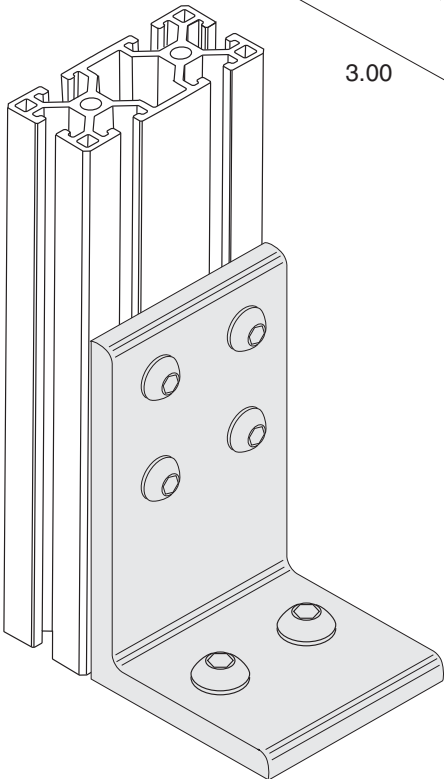

Economy Aluminum Floor Mount

EB-15AL3

5/16" SLOTS

Recommended
Hardware
(4) EF-12-.75 BHCS
(2) EF-2D T-nut

Material - Aluminum
Finish - Clear Anodize