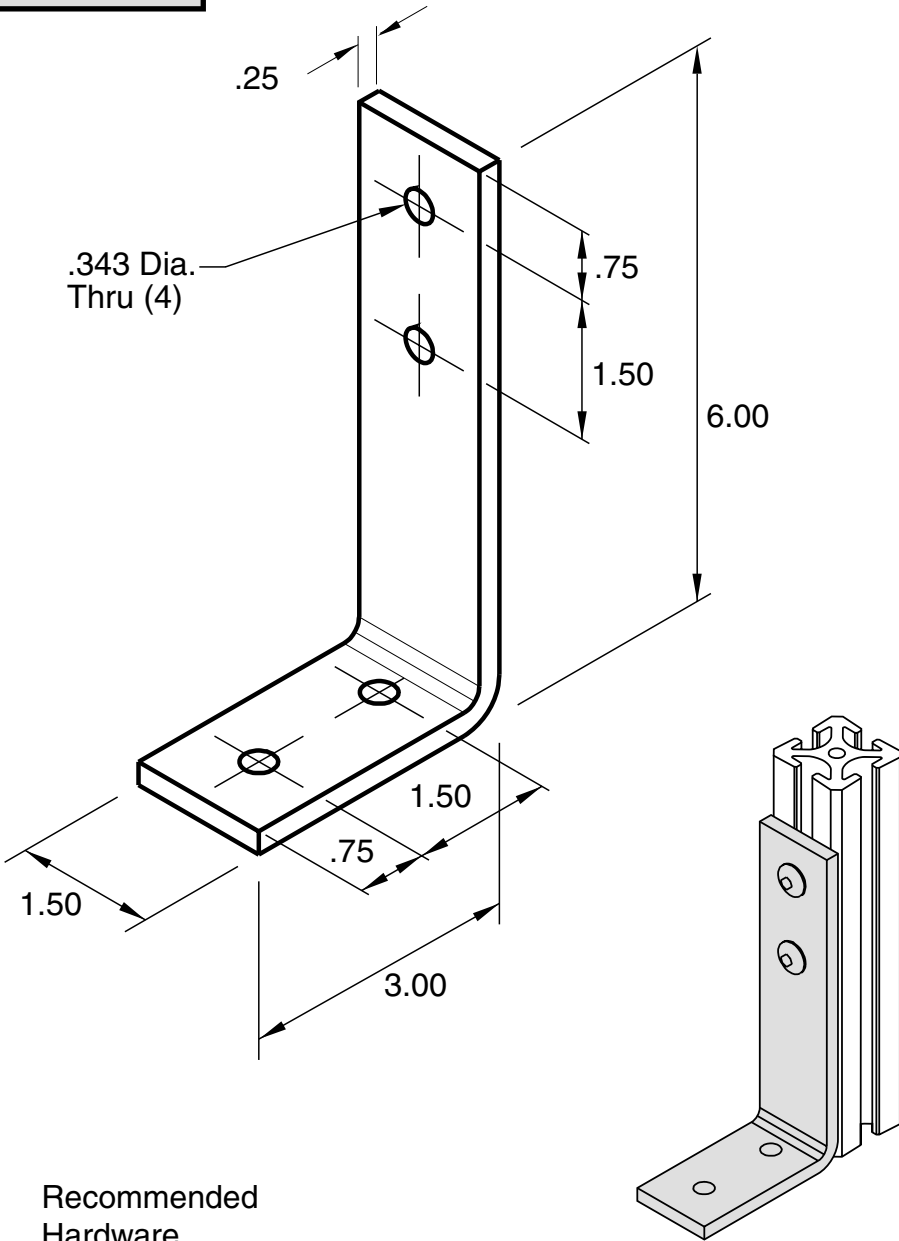

EB-15P

5/16" SLOTS

Recommended
Hardware
(4) EF-12-.63 BHCS
(4) EF-2 T-nut

Material - Steel
Finish - Black Powder Coat