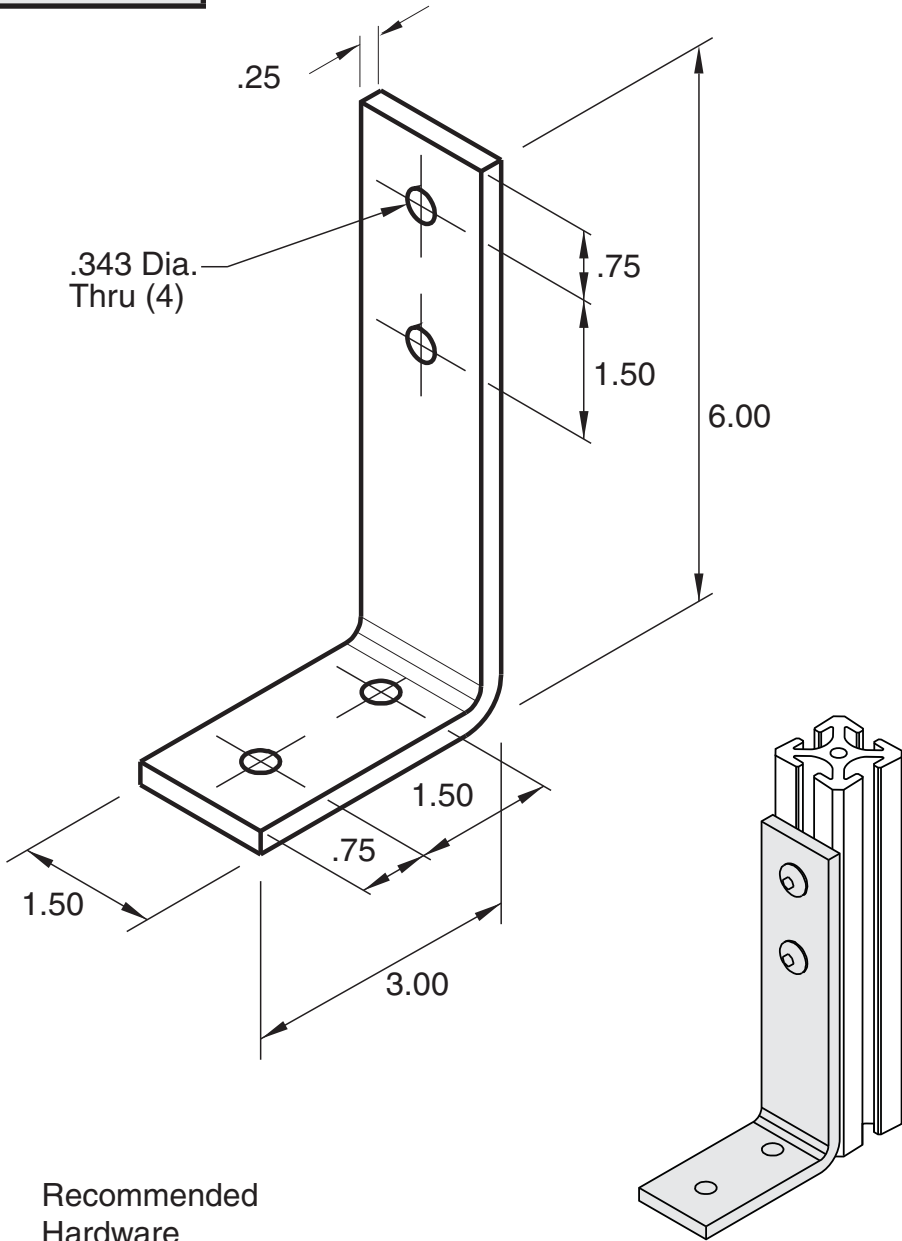

EB-15P

5/16" SLOTS

Recommended Hardware
(4) EF-12-.63 BHCS
(4) EF-2 T-nut

Material - Steel
Finish - Black Powder Coat