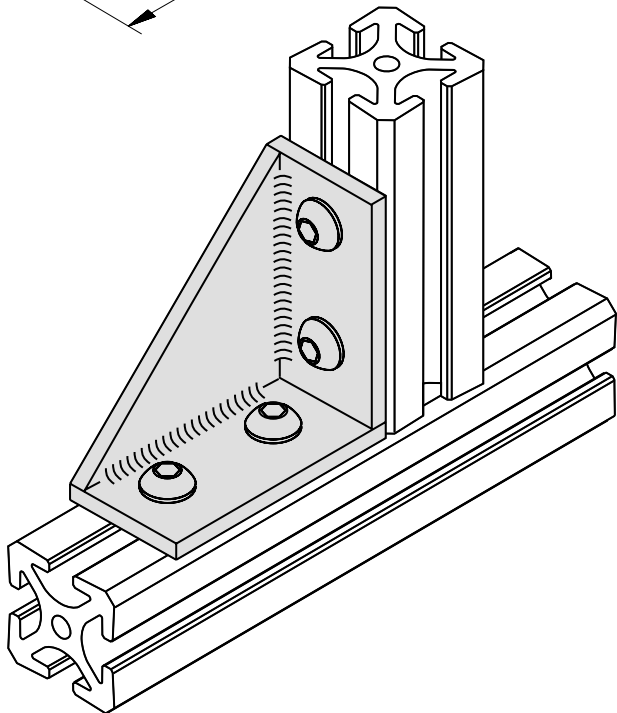

5/16" SLOTS

Recommended
Hardware
(4) EF-12-.63 BHCS
(4) EF-2 T-nut

Material - Steel
Finish - Black Powder Coat