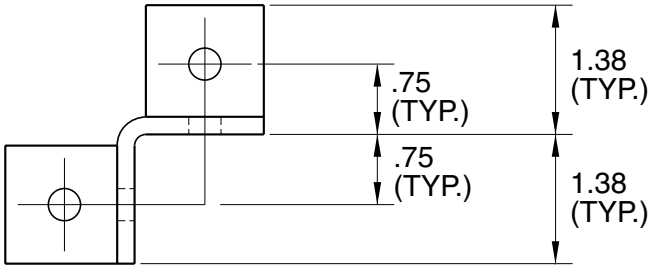

Steel Double Angle Bracket

EB-17

5/16" SLOTS

Recommended
Hardware
(4) EF-12-.63 BHCS
(4) EF-2 T-nut

Material - Steel
Finish - Zinc Plated