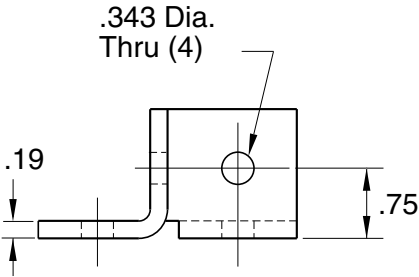

Steel Double Angle Bracket

EB-17

5/16" SLOTS

Recommended
Hardware
(4) EF-12-.63 BHCS
(4) EF-2 T-nut

Material - Steel
Finish - Zinc Plated