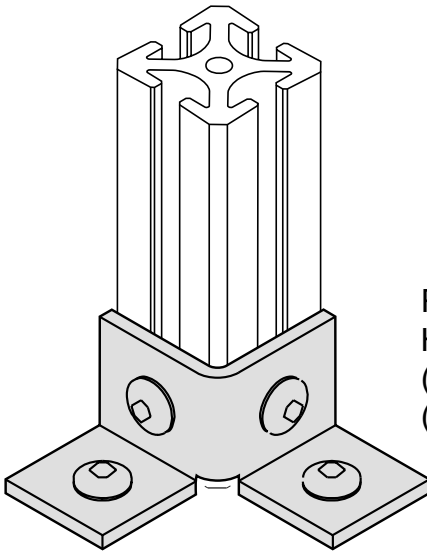

Steel Double Angle Bracket

EB-17

5/16" SLOTS

Recommended
Hardware
(4) EF-12-.63 BHCS
(4) EF-2 T-nut

Material - Steel
Finish - Zinc Plated