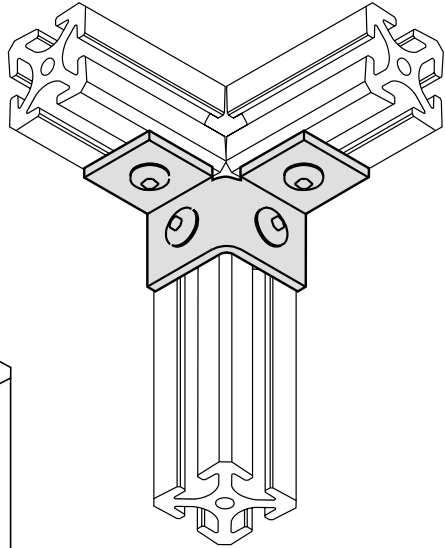

Steel Double Angle Bracket

EB-17

5/16" SLOTS

Recommended
Hardware
(4) EF-12-.63 BHCS
(4) EF-2 T-nut

Material - Steel
Finish - Zinc Plated