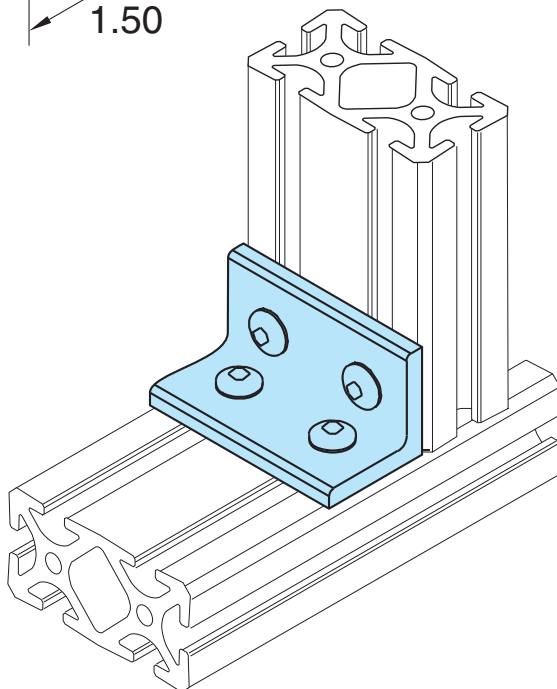

5/16" SLOTS

Recommended Hardware
(4) EF-12-.63 BHCS
(4) EF-2 T-nut

Material - Aluminum
Finish - Clear Anodize