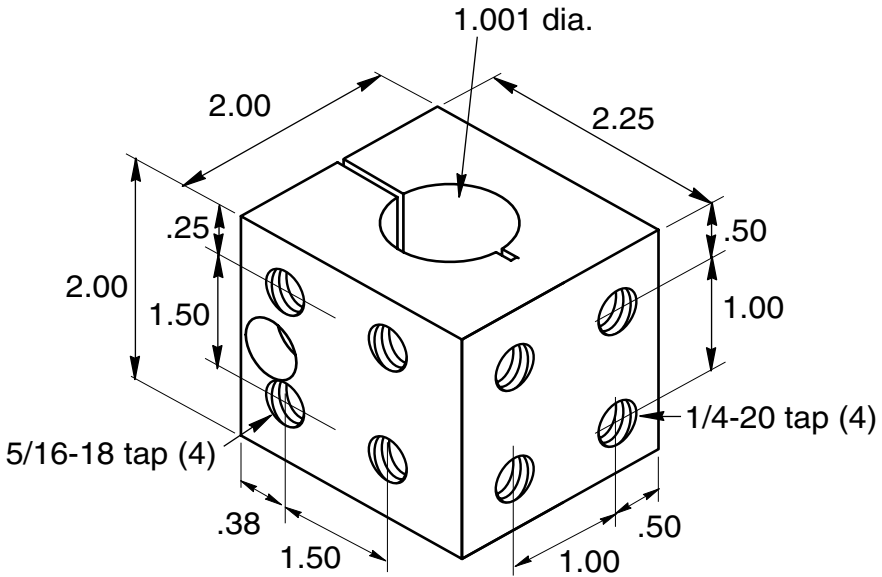

Single Shaft Mounting Block

with locking handle
with locking 5/16 SHCS

EB-210

EB-211

5/16" SLOTS

For shafts, see page 267.

Material - Aluminum
Finish - Clear Anodize