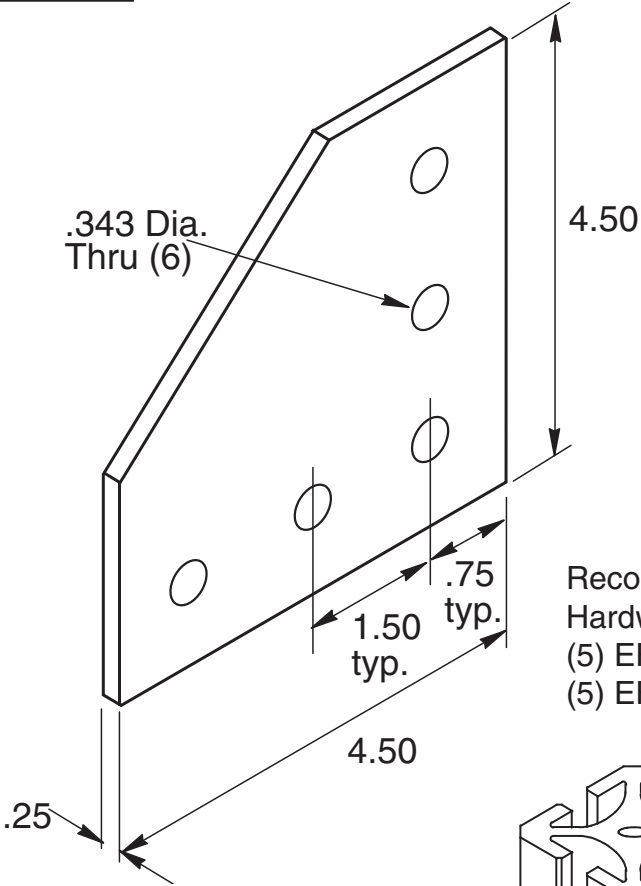

EB-22

5/16" SLOTS

Recommended Hardware
(5) EF-12-.63 BHCS
(5) EF-2 T-nut

Material - Aluminum
Finish - Clear Anodize