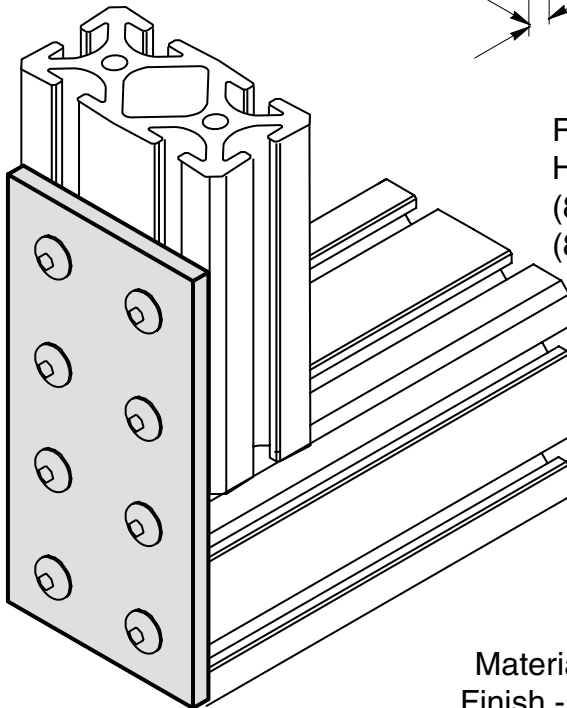

EB-26

5/16" SLOTS

Recommended
Hardware
(8) EF-12- .63 BHCS
(8) EF-2 T-nut

Material - Aluminum
Finish - Clear Anodize