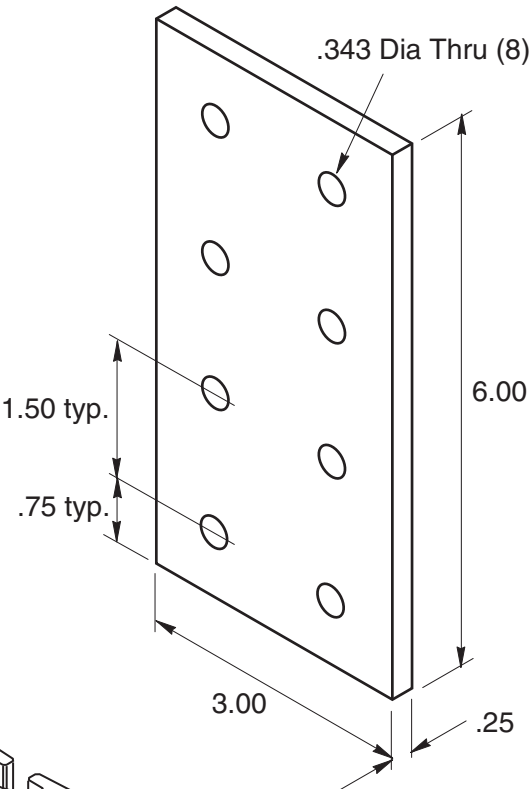

EB-26

5/16" SLOTS

**Recommended
Hardware**
(8) EF-12- .63 BHCS
(8) EF-2 T-nut

**Material - Aluminum
Finish - Clear Anodize**