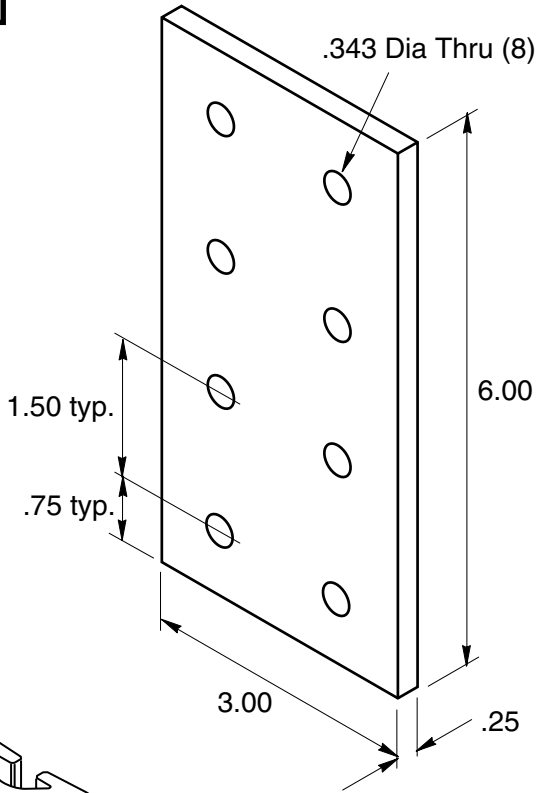

EB-26

5/16" SLOTS

Recommended
Hardware
(8) EF-12- .63 BHCS
(8) EF-2 T-nut

Material - Aluminum
Finish - Clear Anodize