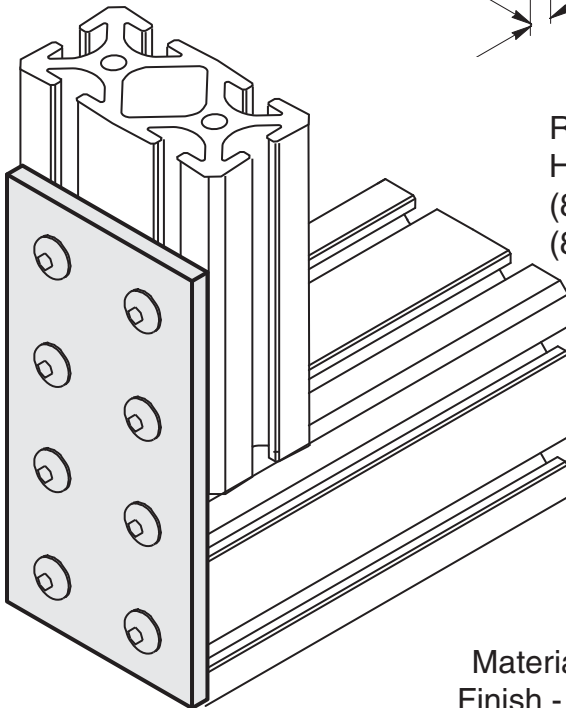

EB-26

5/16" SLOTS

**Recommended
Hardware**
(8) EF-12- .63 BHCS
(8) EF-2 T-nut

**Material - Aluminum
Finish - Clear Anodize**