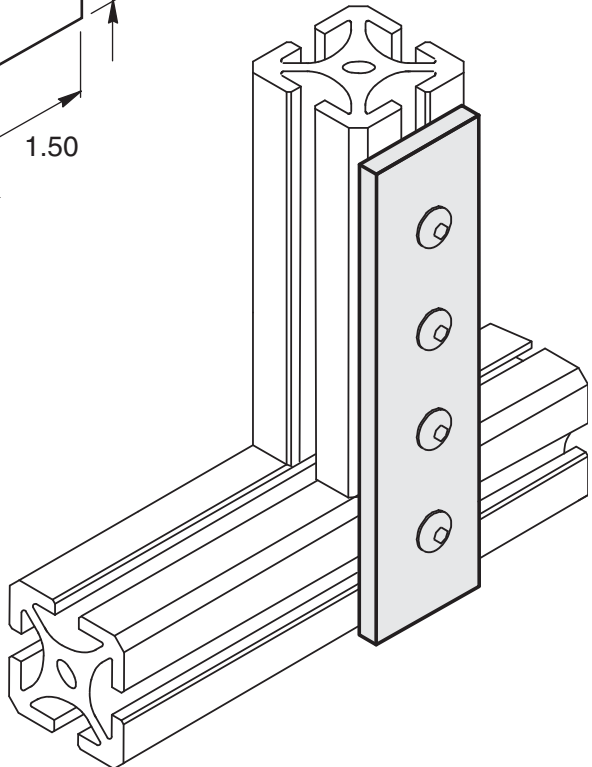

EB-28

5/16" SLOTS

Recommended Hardware
(4) EF-12-.63 BHCS
(4) EF-2 T-nut

Material - Aluminum
Finish - Clear Anodize