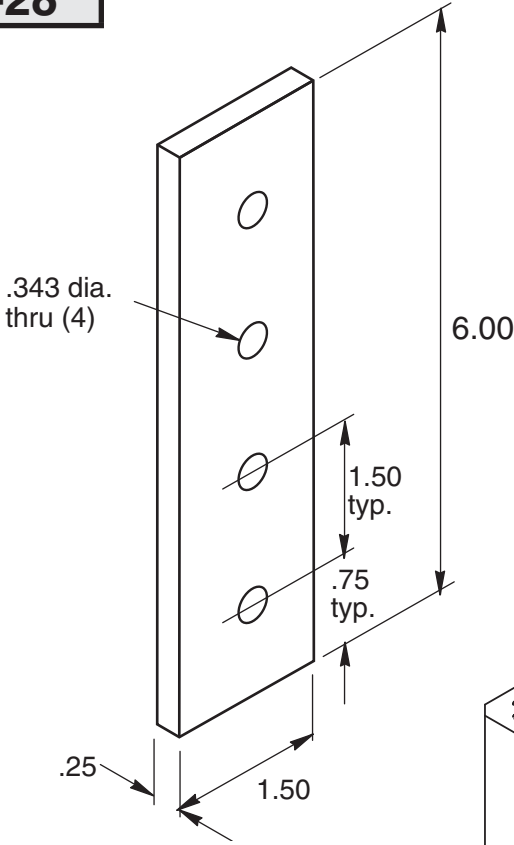

EB-28

5/16" SLOTS

Recommended Hardware
(4) EF-12-.63 BHCS
(4) EF-2 T-nut

Material - Aluminum
Finish - Clear Anodize