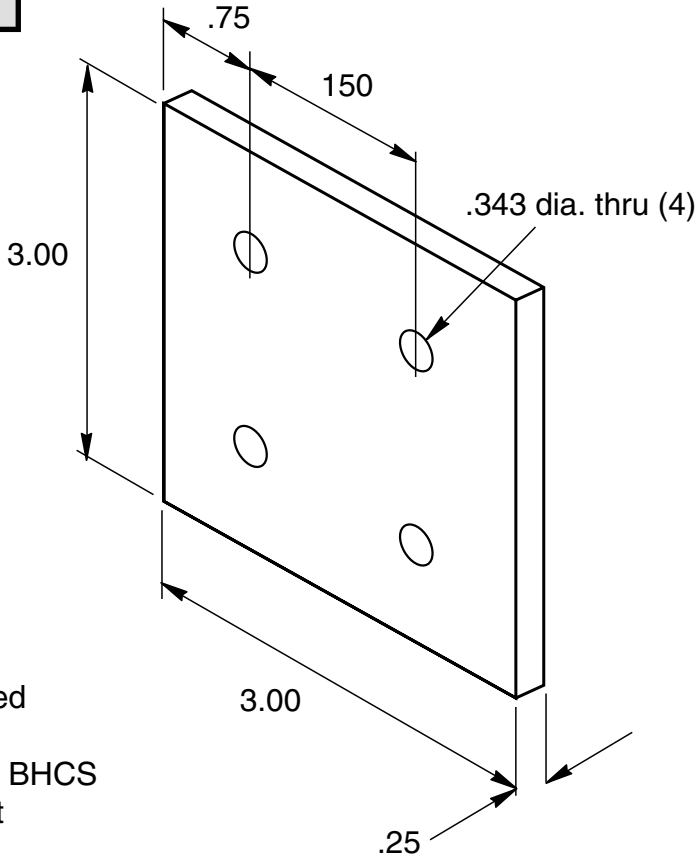

Joining Plate

EB-29

5/16" SLOTS

Recommended Hardware

- (4) EF-12-.63 BHCS
- (4) EF-2 T-nut

Material - Aluminum
Finish - Clear Anodize