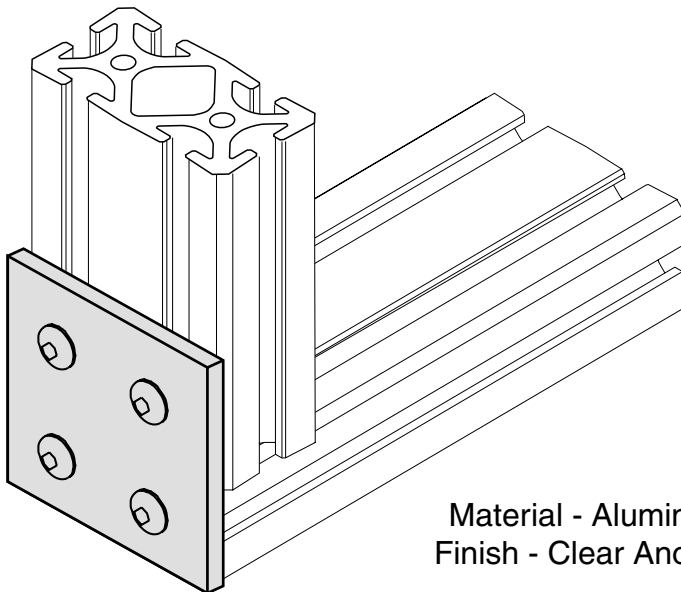

Joining Plate

EB-29

5/16" SLOTS

Recommended Hardware

- (4) EF-12-.63 BHCS
- (4) EF-2 T-nut

Material - Aluminum
Finish - Clear Anodize