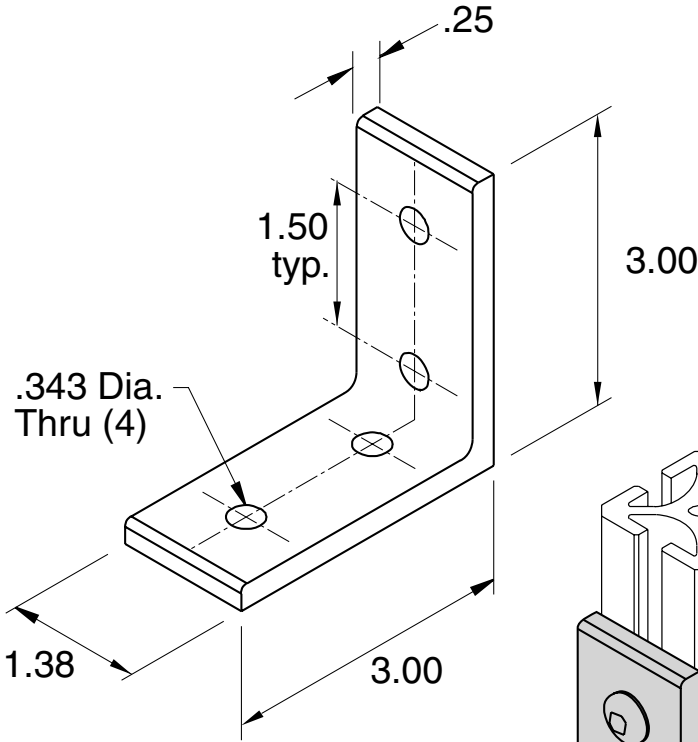

EB-3

5/16" SLOTS

Recommended Hardware
(4) EF-12-.63 BHCS
(4) EF-2 T-nut

Material - Aluminum
Finish - Clear Anodize