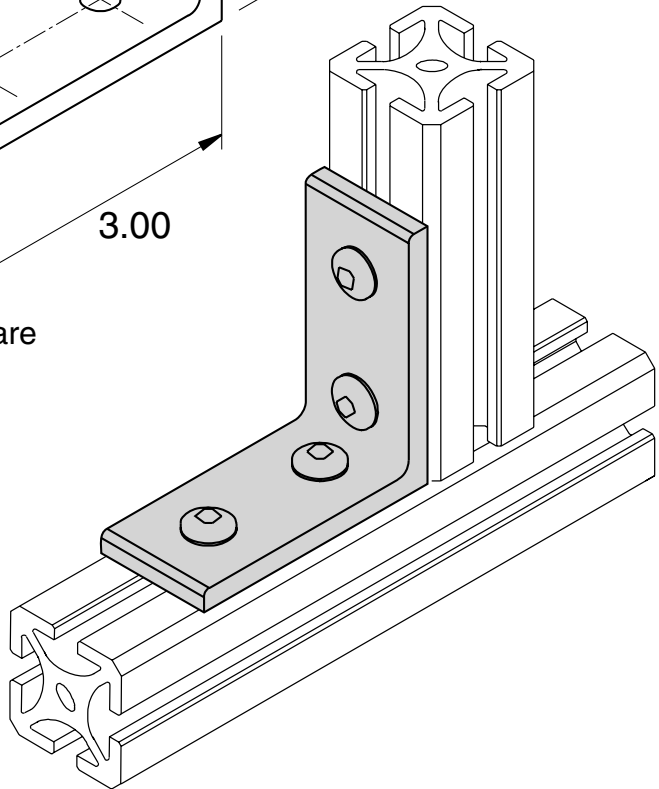

EB-3

5/16" SLOTS

Recommended Hardware
(4) EF-12-.63 BHCS
(4) EF-2 T-nut

Material - Aluminum
Finish - Clear Anodize