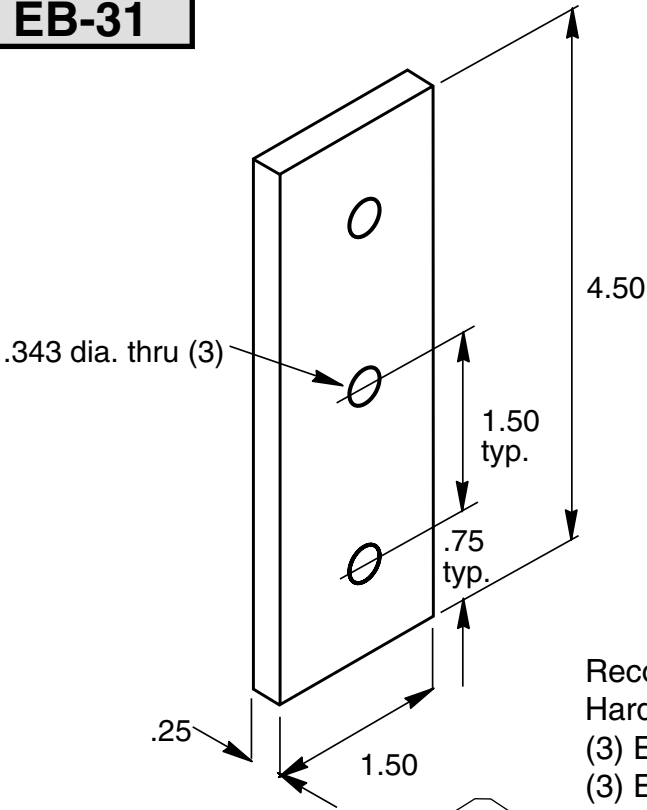

EB-31

5/16" SLOTS

Recommended
Hardware
(3) EF-12-.63 BHCS
(3) EF-2 T-nut

Material - Aluminum
Finish - Clear Anodize