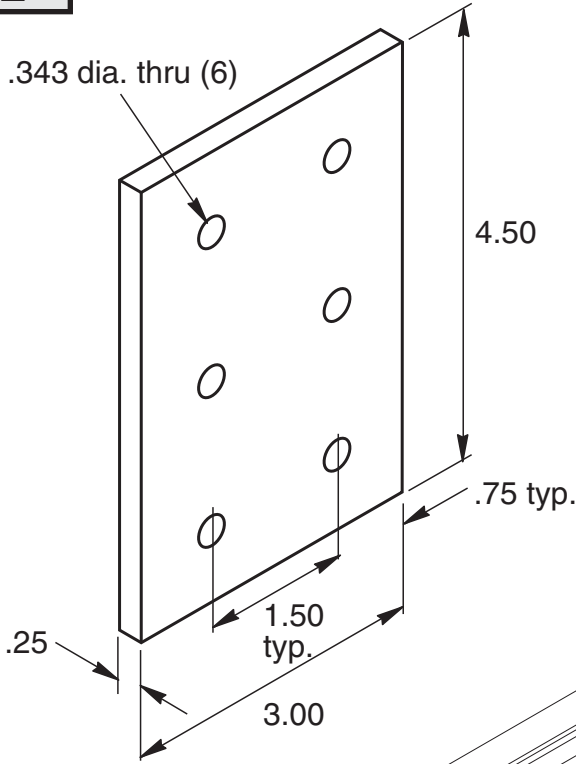

EB-32

5/16" SLOTS

Recommended
Hardware
(6) EF-12-.63 BHCS
(6) EF-2 T-nut

Material - Aluminum
Finish - Clear Anodize