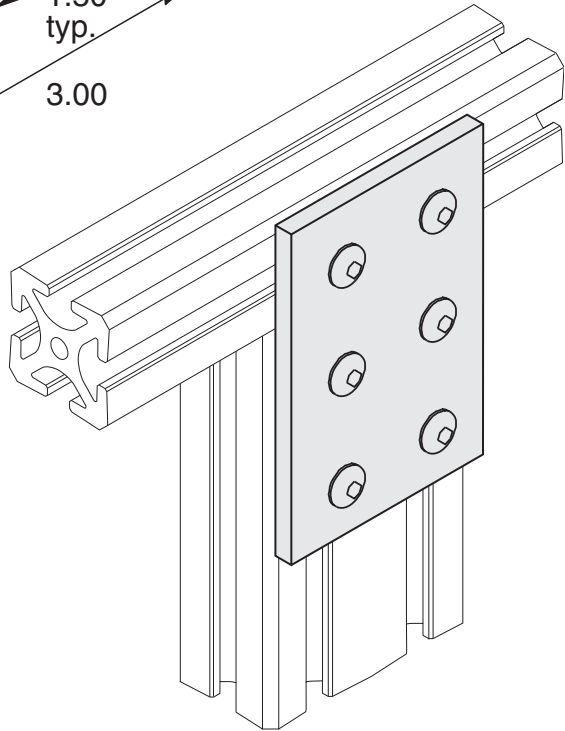

EB-32

5/16" SLOTS

Recommended
Hardware
(6) EF-12-.63 BHCS
(6) EF-2 T-nut

Material - Aluminum
Finish - Clear Anodize