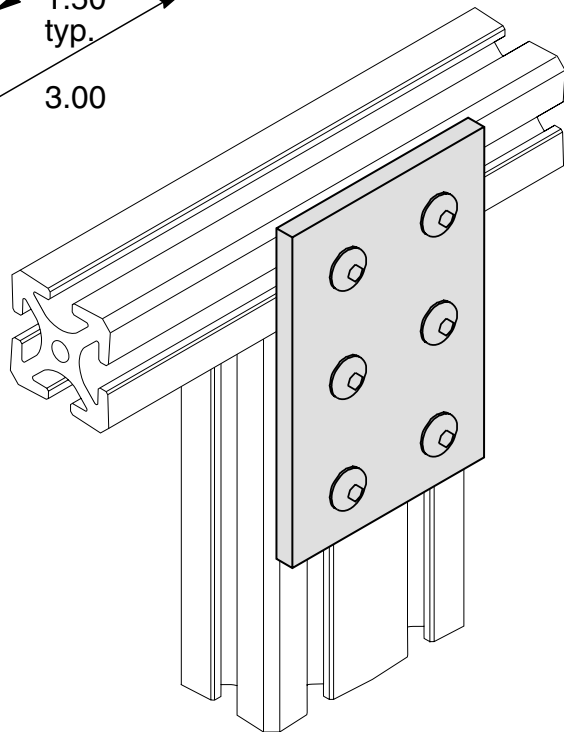

5/16" SLOTS

Recommended  
Hardware  
(6) EF-12-.63 BHCS  
(6) EF-2 T-nut

Material - Aluminum  
Finish - Clear Anodize