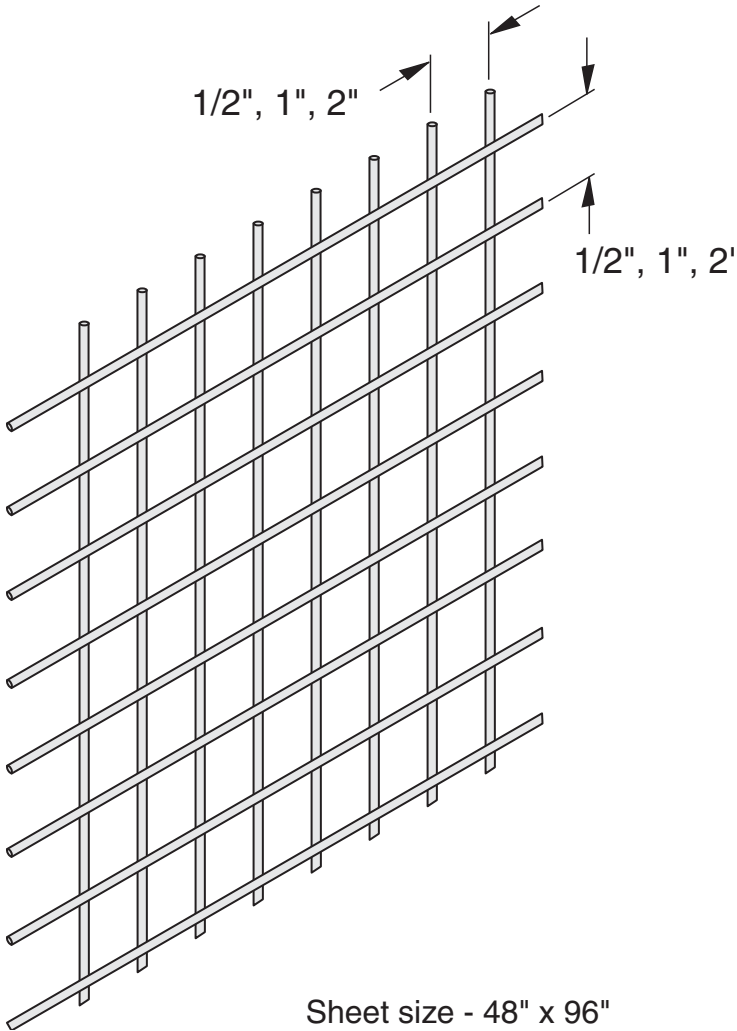

Wire Mesh

EB-38-1/2	16 gage wire 1/2"x 1/2" opening - Black
EB-38-1/2Y	16 gage wire 1/2"x 1/2" opening - Yellow
EB-38-1	12 gage wire 1"x1" opening - Black
EB-38-1Y	12 gage wire 1"x1" opening - Yellow
EB-38-2	12 gage wire 2" x 2" opening - Black

5/16" SLOTS

Sheet size - 48" x 96"

Material - PVC Coated Steel
Yellow or Black

Other colors/finishes available upon request