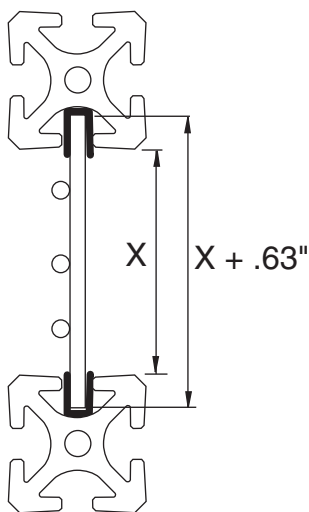

5/16" SLOTS

Cut wire
mesh to $X + .63"$

To specify length required,
order EB-38G, length in feet.

Note: Snug fit - eliminates rattles

Material - Black Rubber