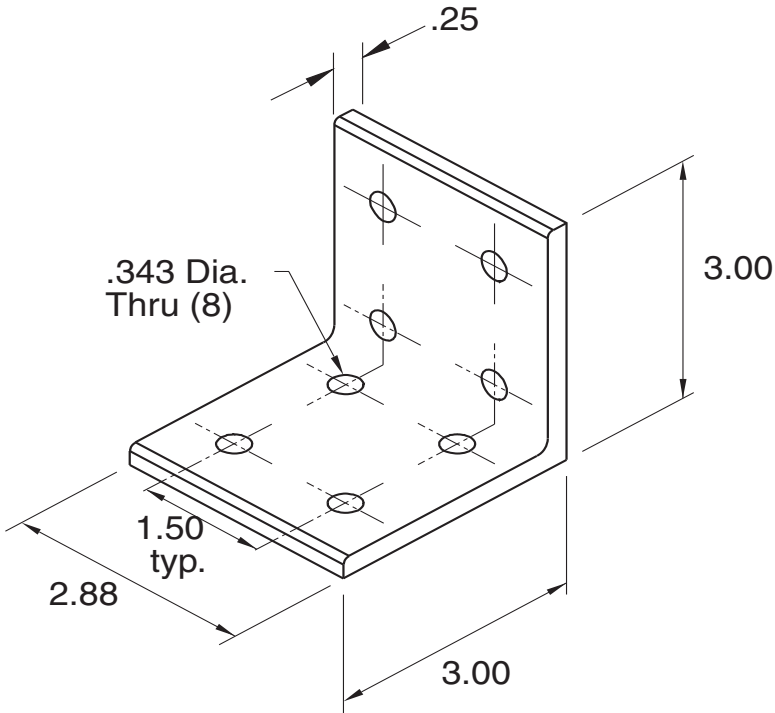

**EB-4**

5/16" SLOTS

Recommended Hardware  
(8) EF-12-.63 BHCS  
(8) EF-2 T-nut

Material - Aluminum  
Finish - Clear Anodize