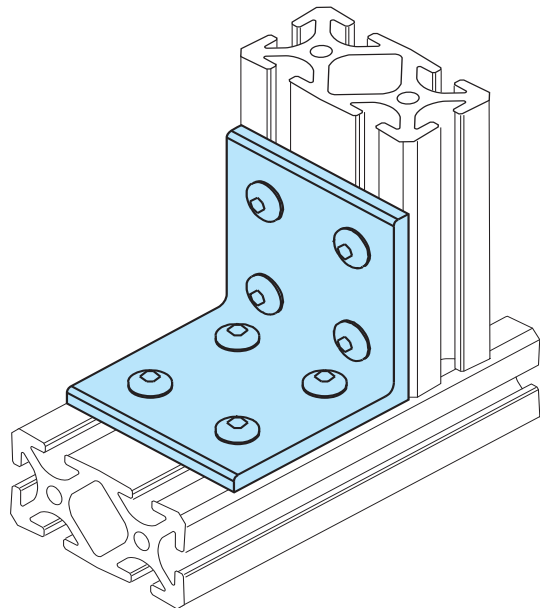

**EB-4**

5/16" SLOTS

Recommended Hardware  
(8) EF-12-.63 BHCS  
(8) EF-2 T-nut

Material - Aluminum  
Finish - Clear Anodize