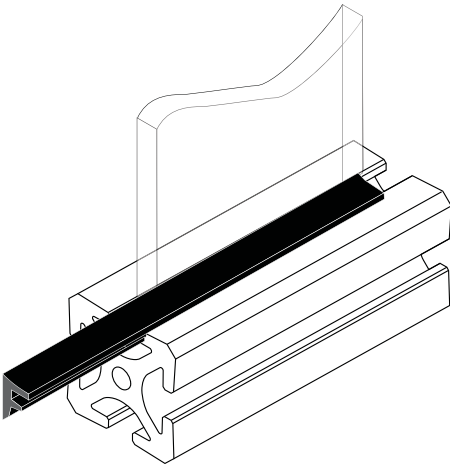

EB-40

5/16" SLOTS

Cut panel to X + .75"

Note: insert gasket after panel is installed
in 5/16" wide slot profiles

Material - Flexible PVC (Black)