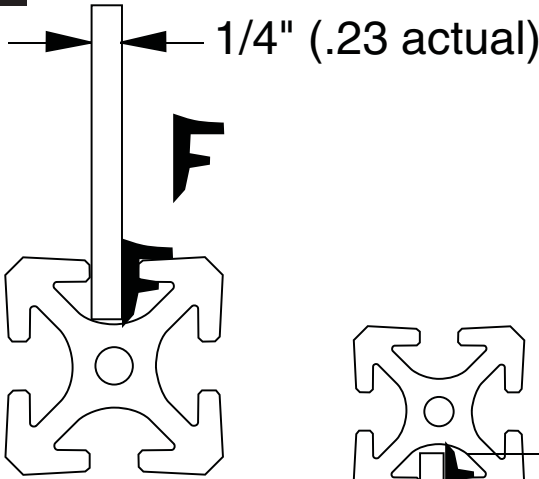

EB-40

5/16" SLOTS

Cut panel to X + .75"

Note: insert gasket after panel is installed
in 5/16" wide slot profiles

Material - Flexible PVC (Black)