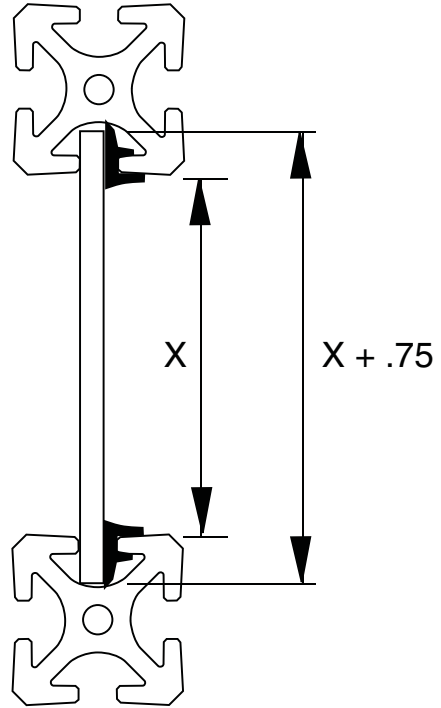

EB-40

5/16" SLOTS

Cut panel to X + .75"

Note: insert gasket after panel is installed
in 5/16" wide slot profiles

Material - Flexible PVC (Black)