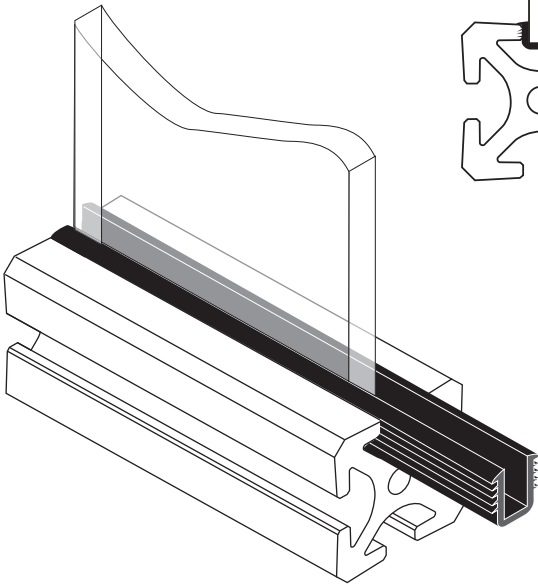

EB-40B

5/16" SLOTS

Note: For use on
5/16" wide profile slots.

Material - Flexible PVC (Grey)