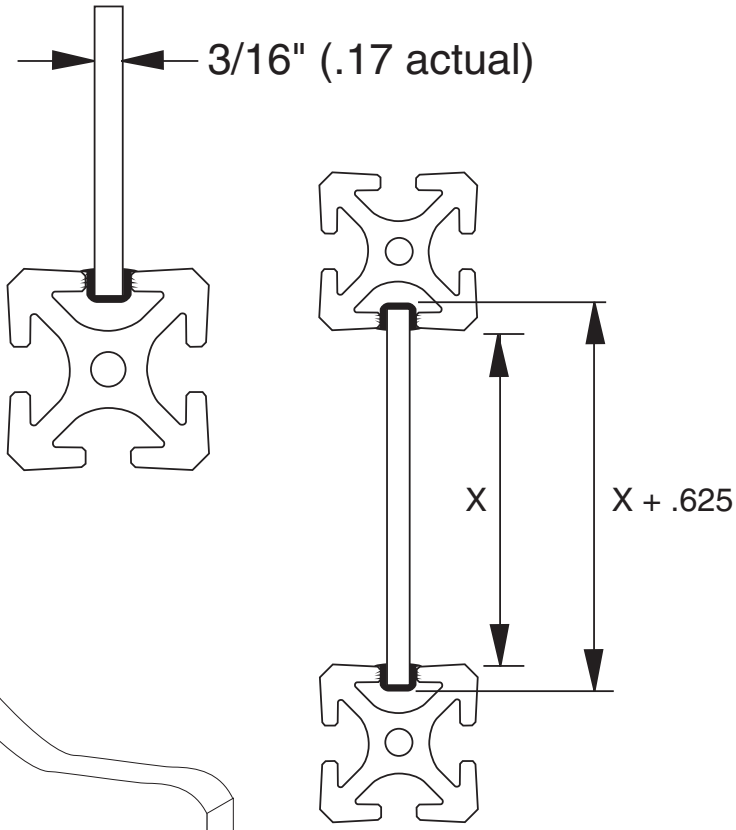

EB-40B

5/16" SLOTS

Note: For use on
5/16" wide profile slots.

Material - Flexible PVC (Grey)