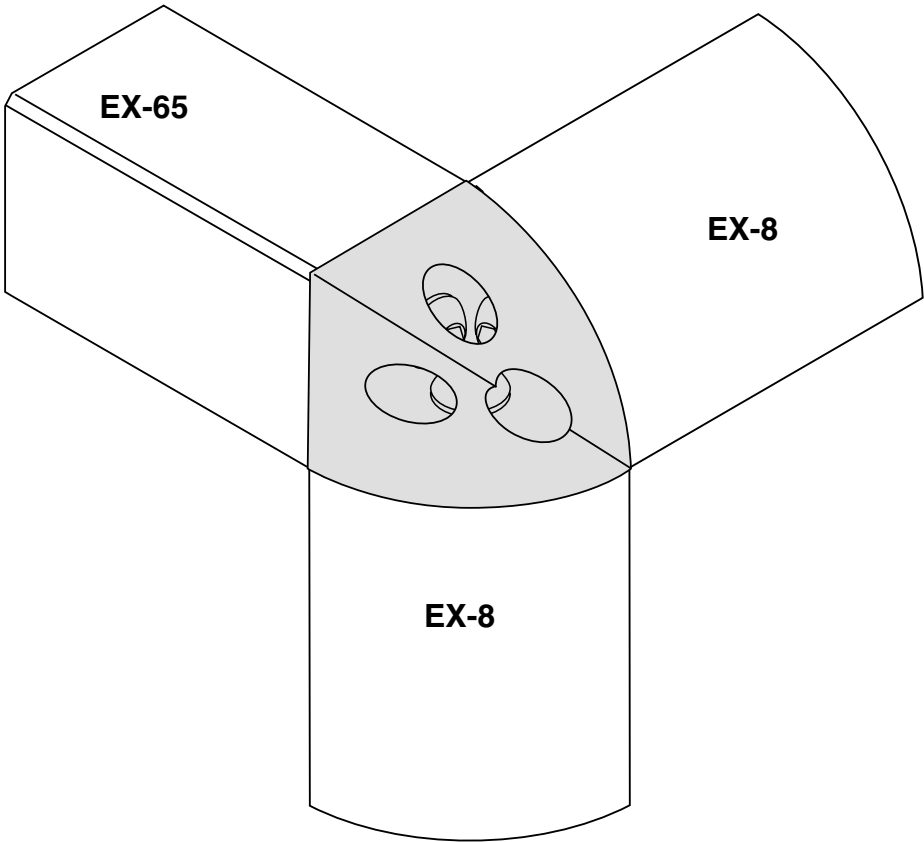

Castle Corner 1.5 x 1.5 Profiles

EB-53

5/16" SLOTS

Hardware Included

Material - Aluminum
Finish - Clear Anodize