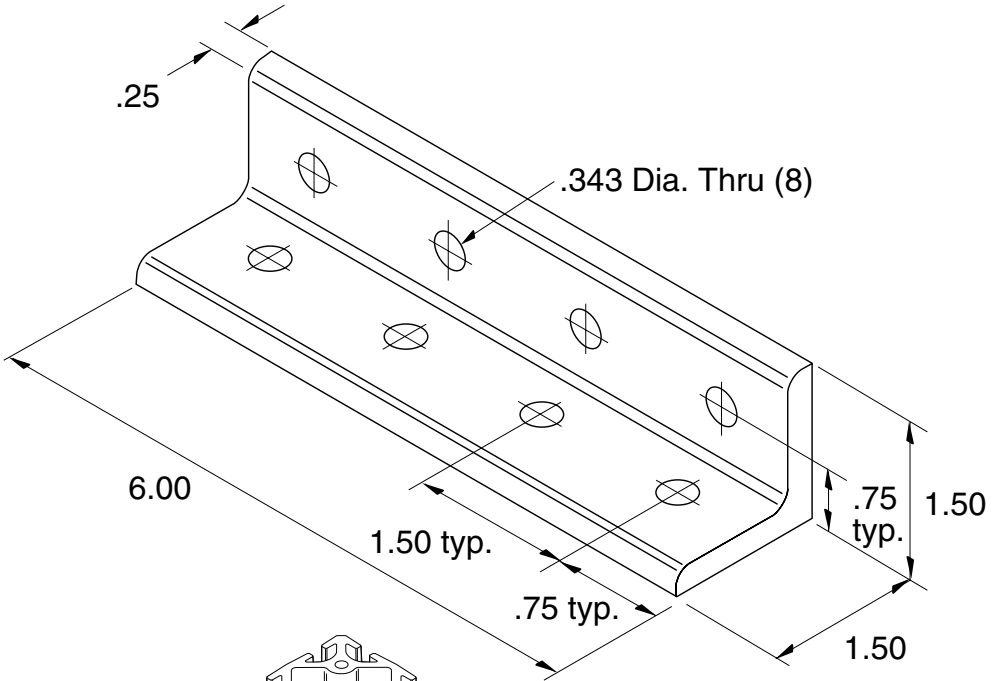

Corner Angle

EB-55

5/16" SLOTS

Recommended
Hardware
(8) EF-12-.63 BHCS
(8) EF-2 T-nut

Material - Aluminum
Finish - Clear Anodize