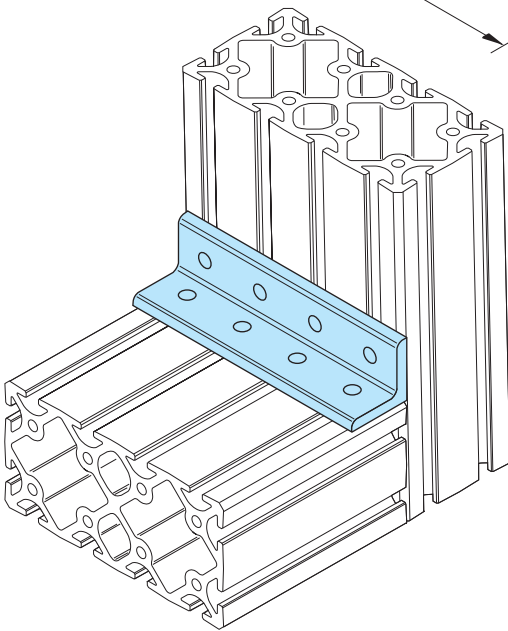

**EB-55**

5/16" SLOTS

Recommended Hardware  
(8) EF-12-.63 BHCS  
(8) EF-2 T-nut

Material - Aluminum  
Finish - Clear Anodize