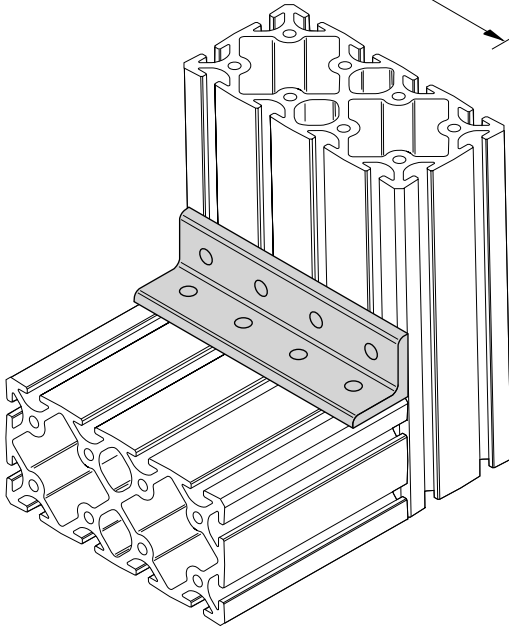

Corner Angle

EB-55

5/16" SLOTS

Recommended
Hardware
(8) EF-12-.63 BHCS
(8) EF-2 T-nut

Material - Aluminum
Finish - Clear Anodize