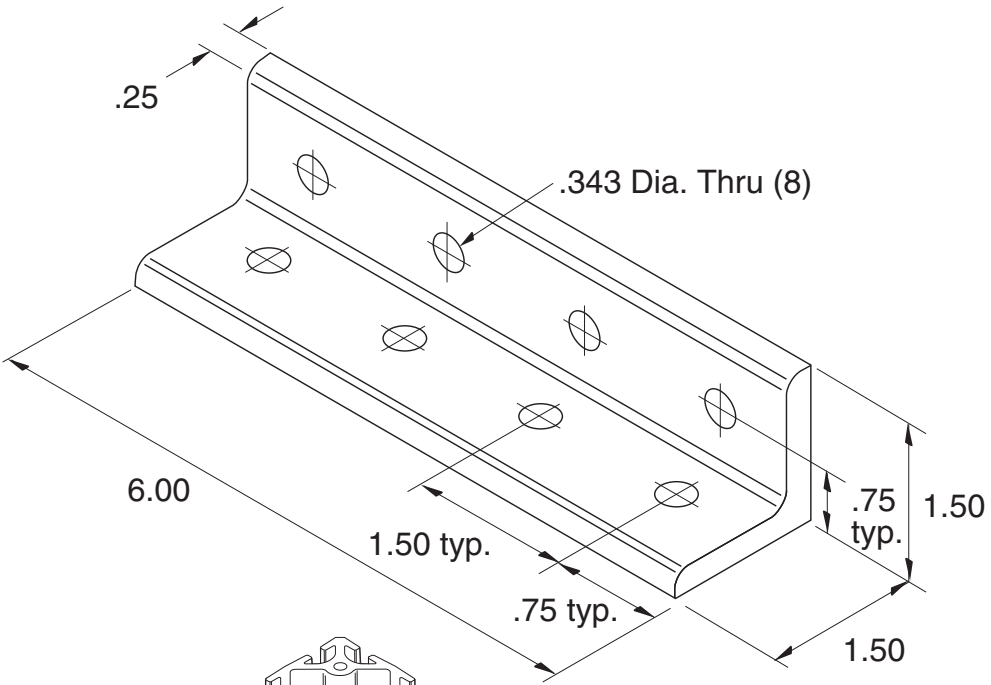

**EB-55**

5/16" SLOTS

Recommended Hardware  
(8) EF-12-.63 BHCS  
(8) EF-2 T-nut

Material - Aluminum  
Finish - Clear Anodize