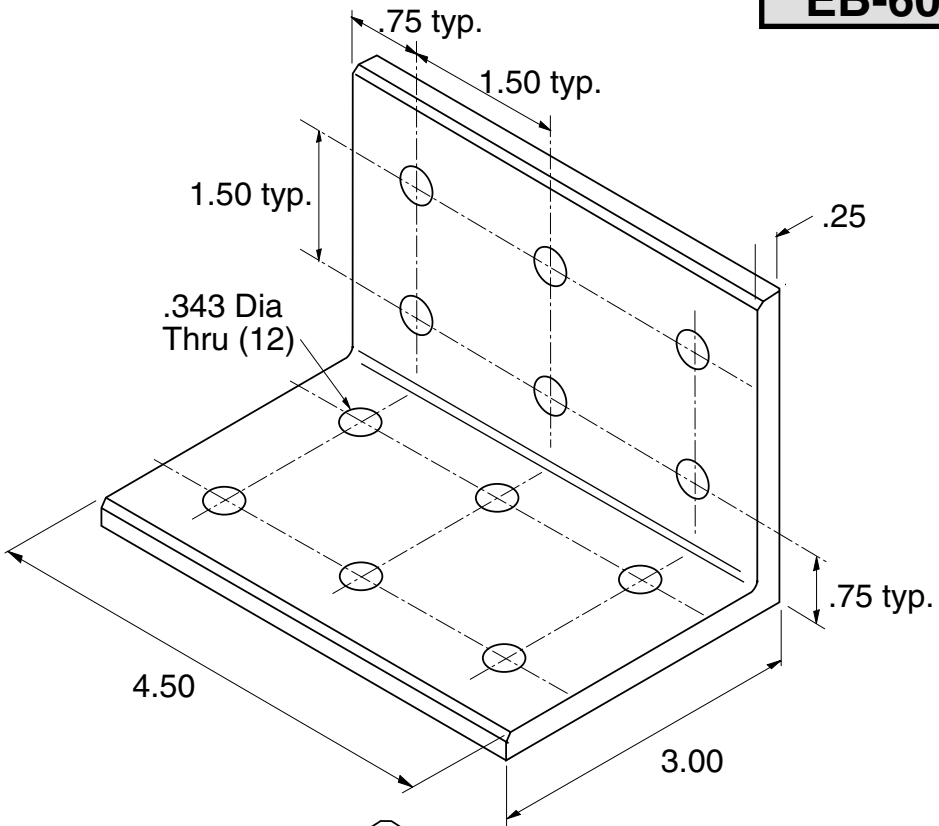

EB-60

5/16" SLOTS

Recommended Hardware
 (12) EF-12-.63 BHCS
 (12) EF-2 T-nut

Material - Aluminum
 Finish - Clear Anodize