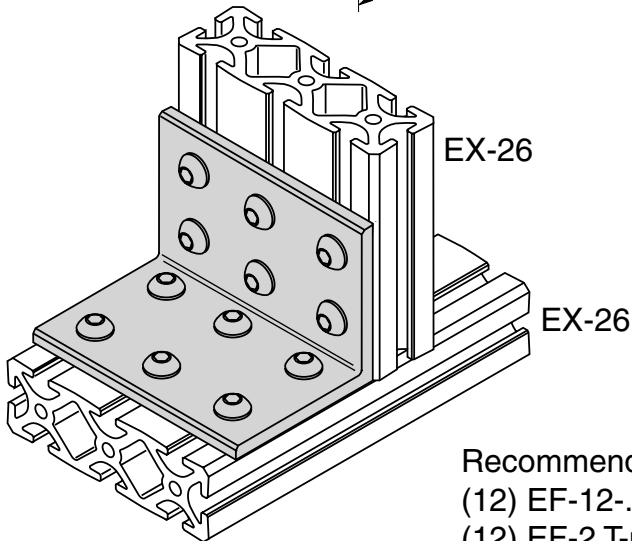

EB-60

5/16" SLOTS

Recommended Hardware
 (12) EF-12-.63 BHCS
 (12) EF-2 T-nut

Material - Aluminum
 Finish - Clear Anodize