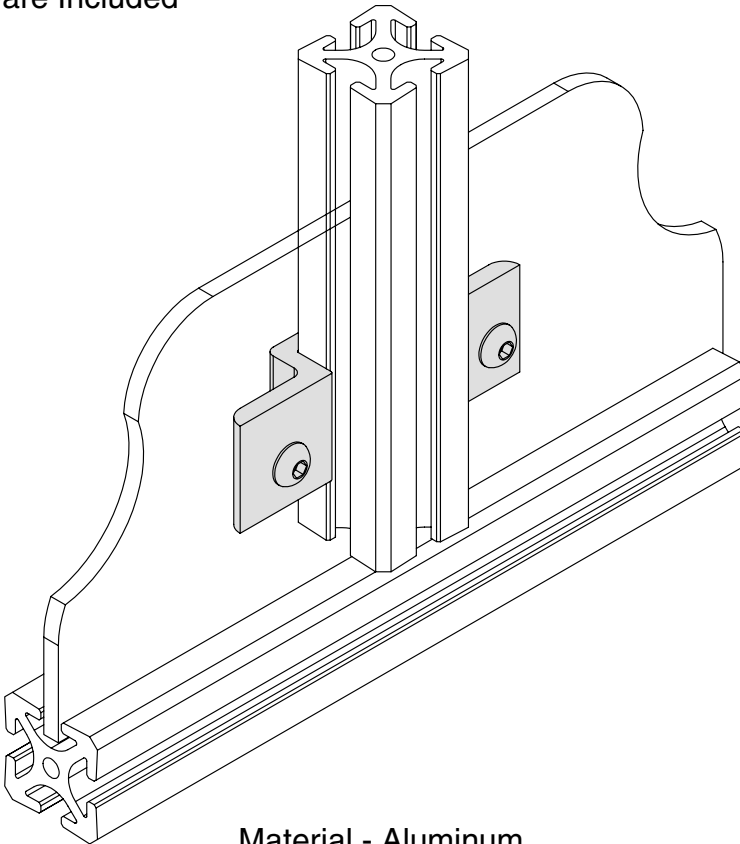

Hardware Included

Material - Aluminum  
Finish - Clear Anodize

5/16" SLOTS