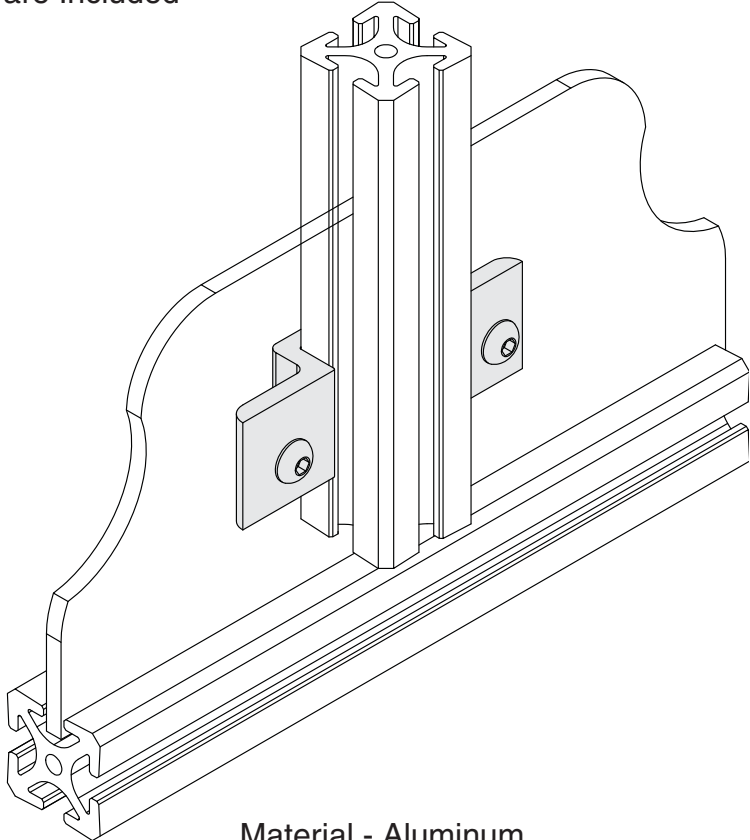

**5/16" SLOTS**

**Hardware Included**

**Material - Aluminum  
Finish - Clear Anodize**