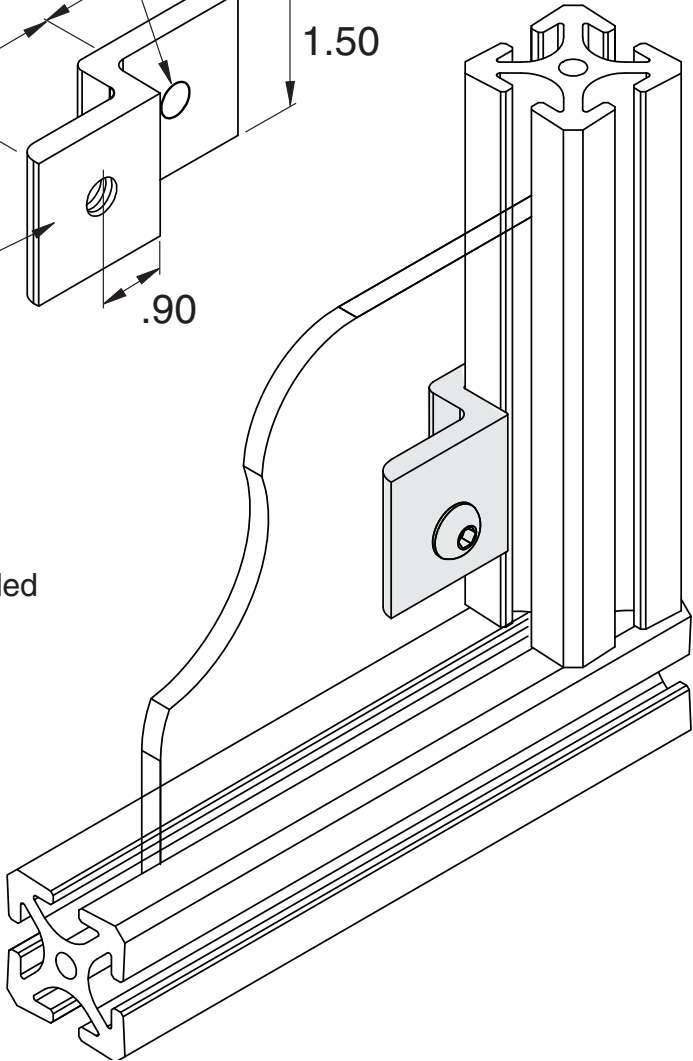

**EB-62**

5/16" SLOTS

Hardware Included

Material - Aluminum  
Finish - Clear Anodize