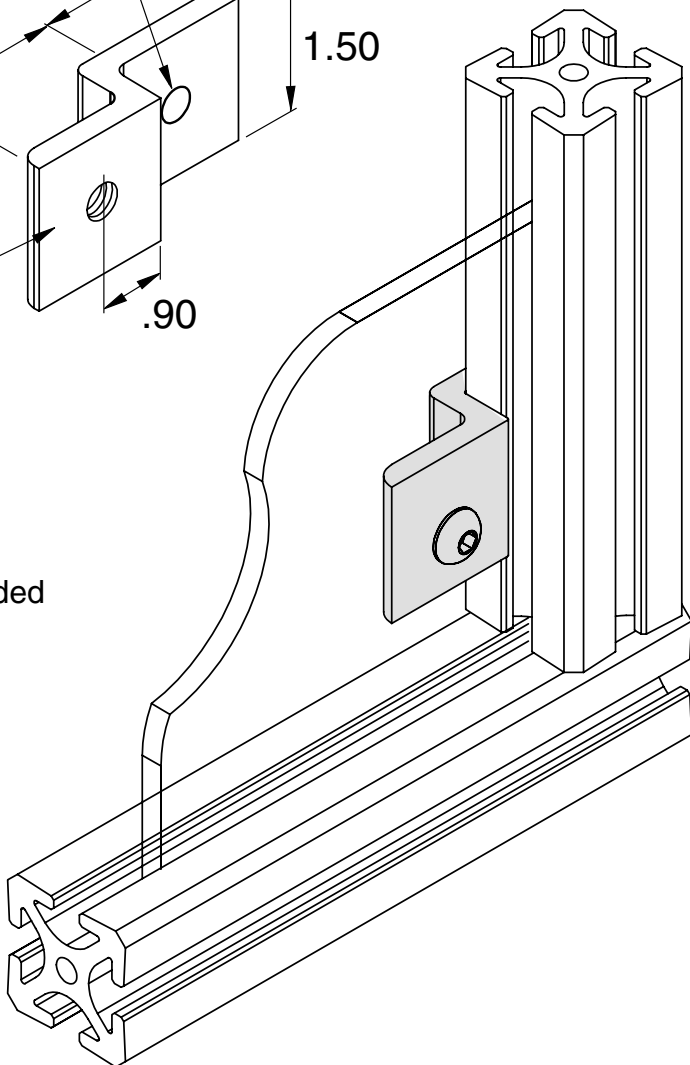

Panel Bracket

EB-62

5/16" SLOTS

Hardware Included

Material - Aluminum
Finish - Clear Anodize