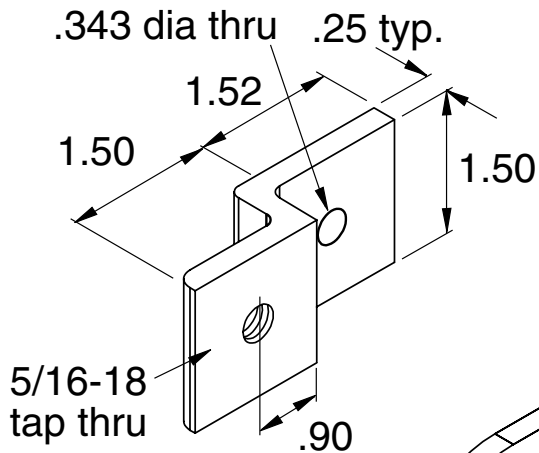

Panel Bracket

EB-62

5/16" SLOTS

Hardware Included

Material - Aluminum
Finish - Clear Anodize