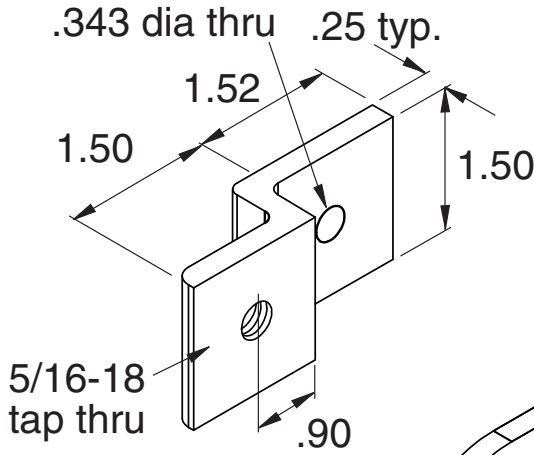

**EB-62**

5/16" SLOTS

Hardware Included

Material - Aluminum  
Finish - Clear Anodize