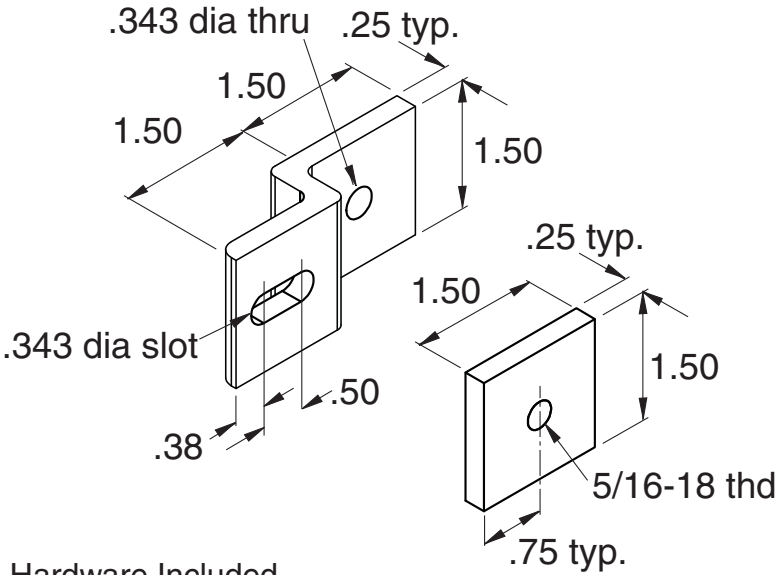

**EB-63**

5/16" SLOTS

Hardware Included

Material - Aluminum  
Finish - Clear Anodize