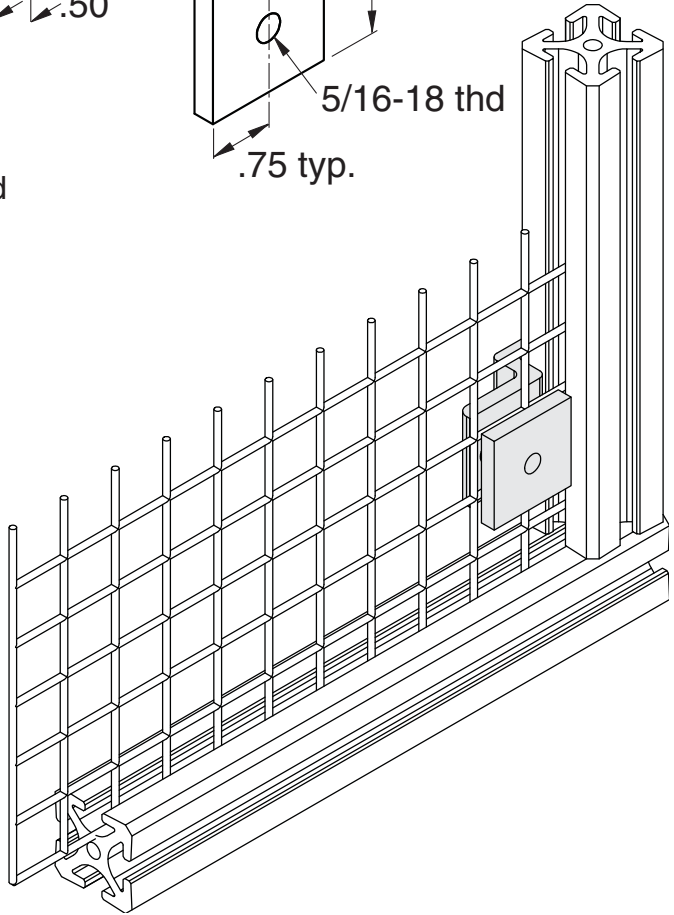

**EB-63**

5/16" SLOTS

Hardware Included

Material - Aluminum  
Finish - Clear Anodize