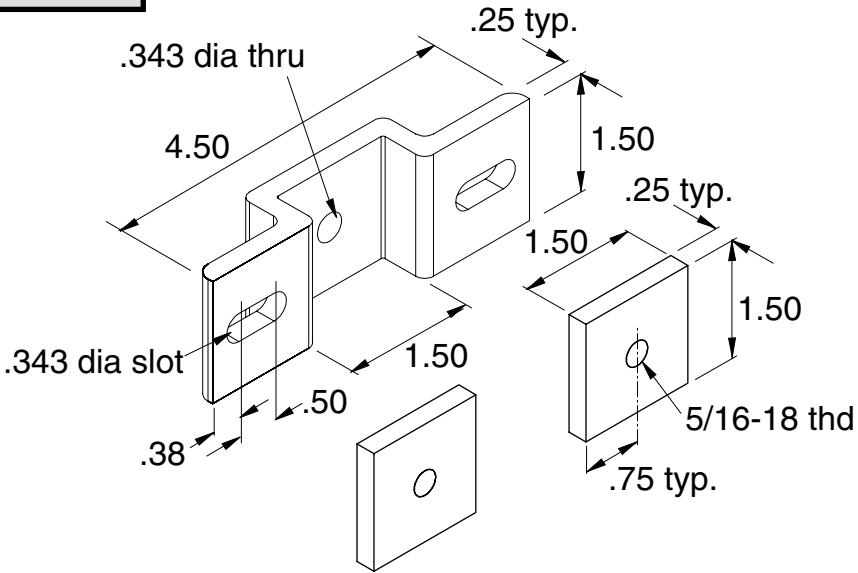

Double Wire Mesh Bracket

EB-64

5/16" SLOTS

Hardware Included

Material - Aluminum
Finish - Clear Anodize