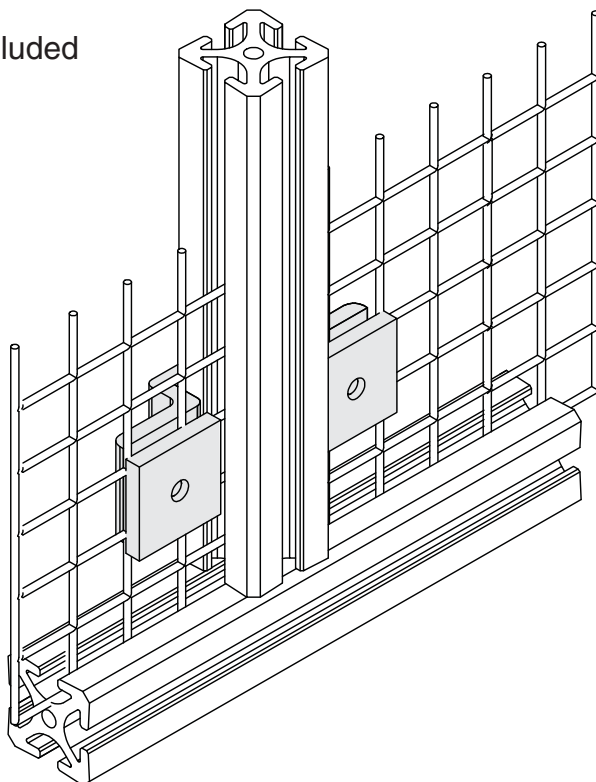

5/16" SLOTS

Hardware Included

**Material - Aluminum
Finish - Clear Anodize**