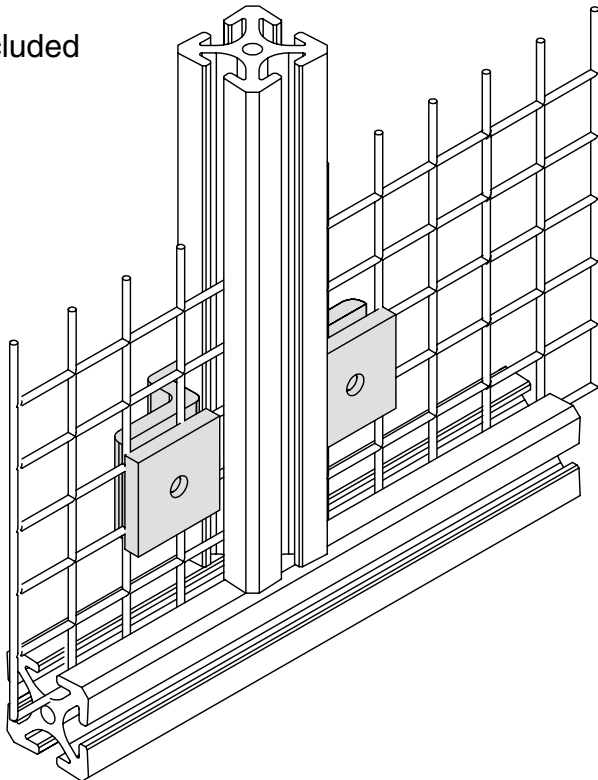

Double Wire Mesh Bracket

EB-64

5/16" SLOTS

Hardware Included

Material - Aluminum
Finish - Clear Anodize