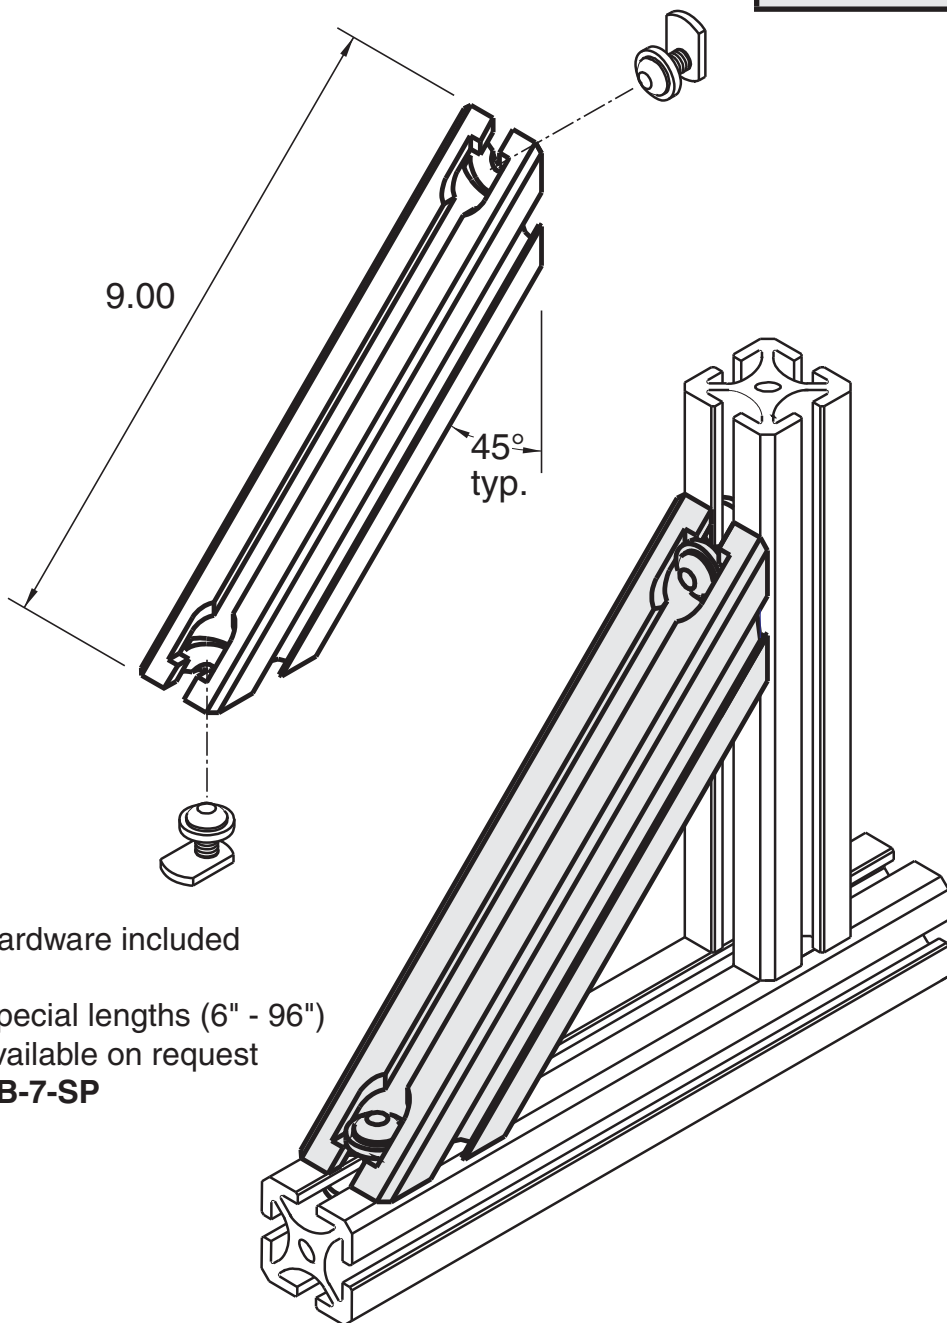

5/16" SLOTS

Hardware included

Special lengths (6" - 96")
available on request
EB-7-SP

Material - Aluminum (EX-1)
Finish - Clear Anodize