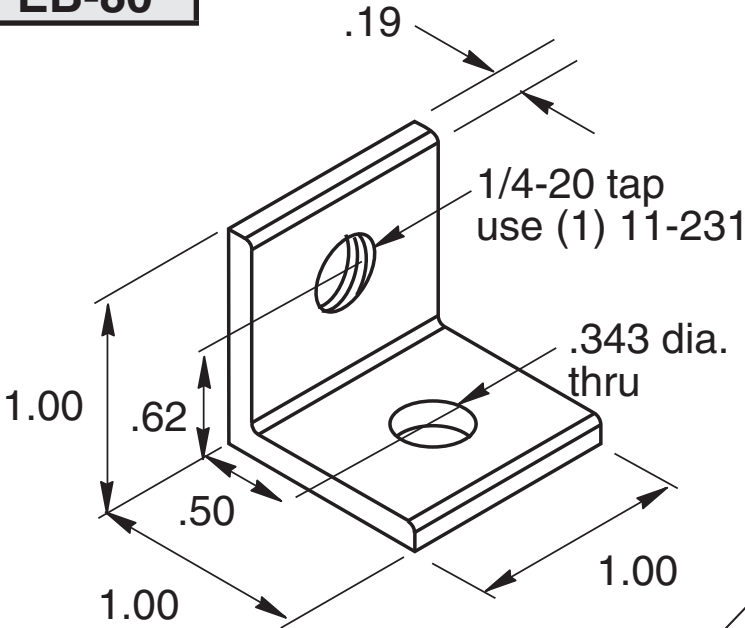

Panel Mounting Angle

EB-80

5/16" SLOTS

Note:
Allows flush
mount of panel

- Recommended
Hardware
- (1) 11-231 BHCS
 - (1) EF-12-.63 BHCS
 - (1) EF-2 T-nut

Material - Aluminum
Finish - Clear Anodize