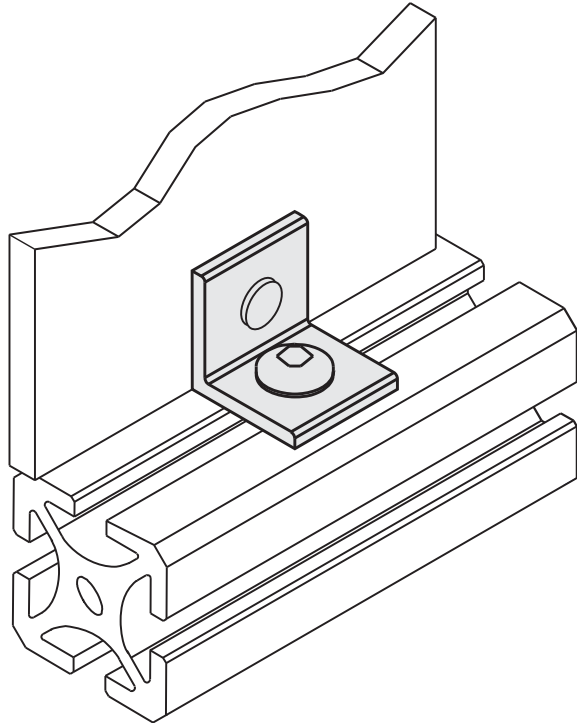

Panel Mounting Angle

EB-80

5/16" SLOTS

Note:
Allows flush
mount of panel

- Recommended
Hardware
- (1) 11-231 BHCS
 - (1) EF-12-.63 BHCS
 - (1) EF-2 T-nut

Material - Aluminum
Finish - Clear Anodize