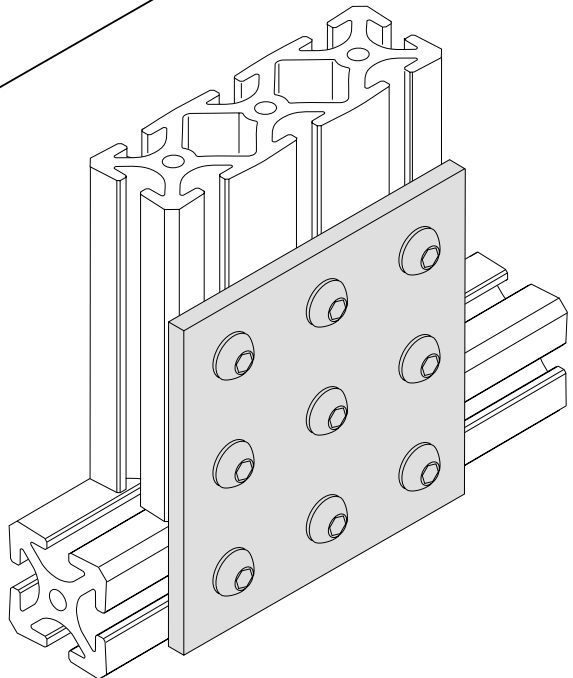

5/16" SLOTS

Recommended
Hardware
(9) EF-12-.63 BHCS
(9) EF-2 T-nut

Material - Aluminum
Finish - Clear Anodize