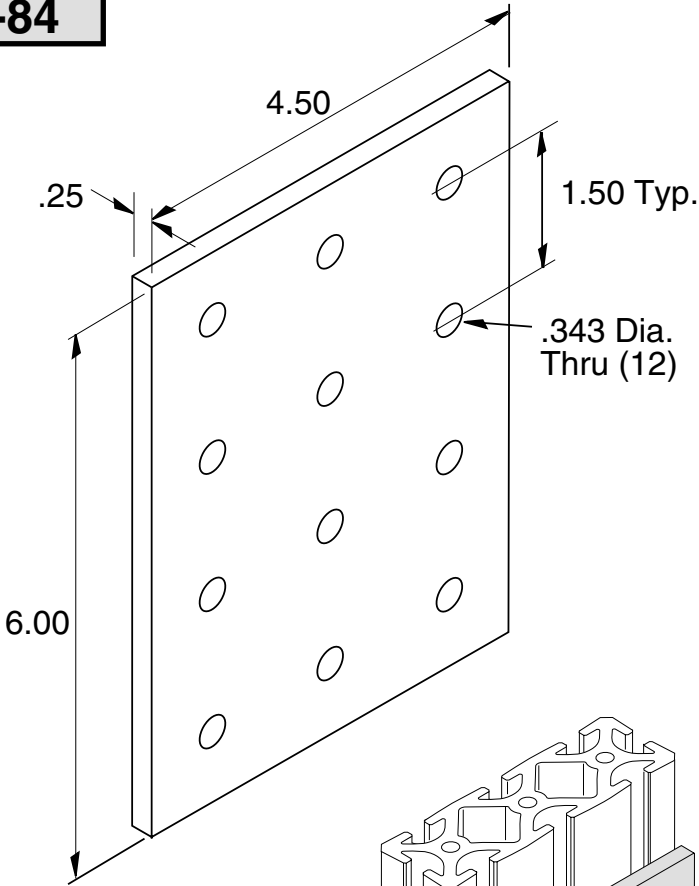

Joining Plate

EB-84

5/16" SLOTS

Recommended
Hardware
(12) EF-12- .63 BHCS
(12) EF-2 T-nut

Material - Aluminum
Finish - Clear Anodize