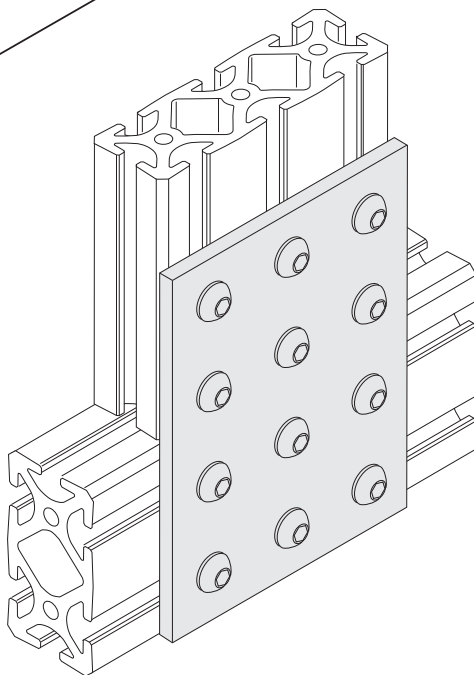

**5/16" SLOTS**

Recommended  
Hardware  
(12) EF-12- .63 BHCS  
(12) EF-2 T-nut

**Material - Aluminum**  
**Finish - Clear Anodize**