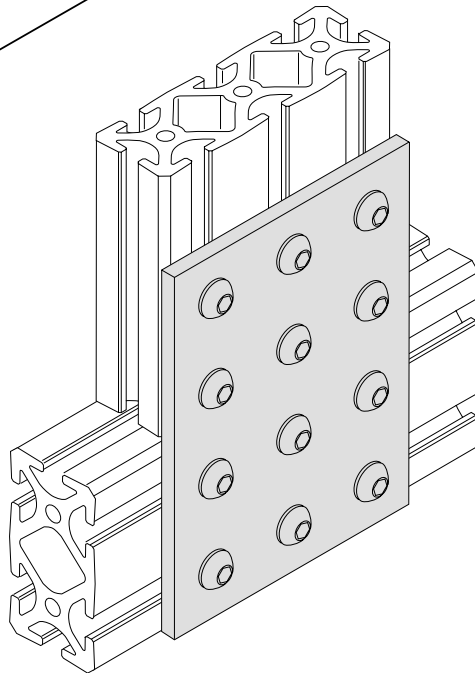

Joining Plate

EB-84

5/16" SLOTS

Recommended
Hardware
(12) EF-12- .63 BHCS
(12) EF-2 T-nut

Material - Aluminum
Finish - Clear Anodize