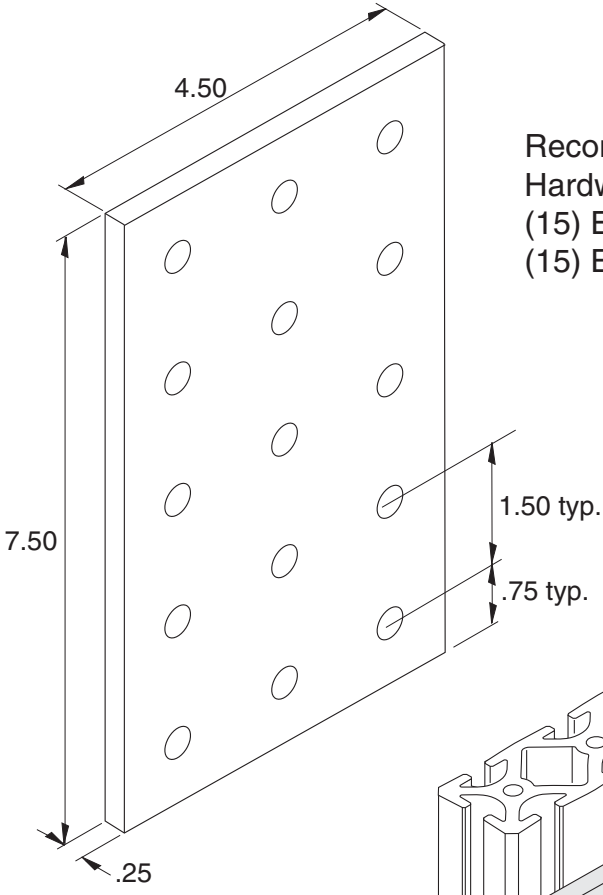

**EB-85**

**5/16" SLOTS**

Recommended Hardware  
(15) EF-12-.63 BHCS  
(15) EF-2 T-nut

Material - Aluminum  
Finish - Clear Anodize