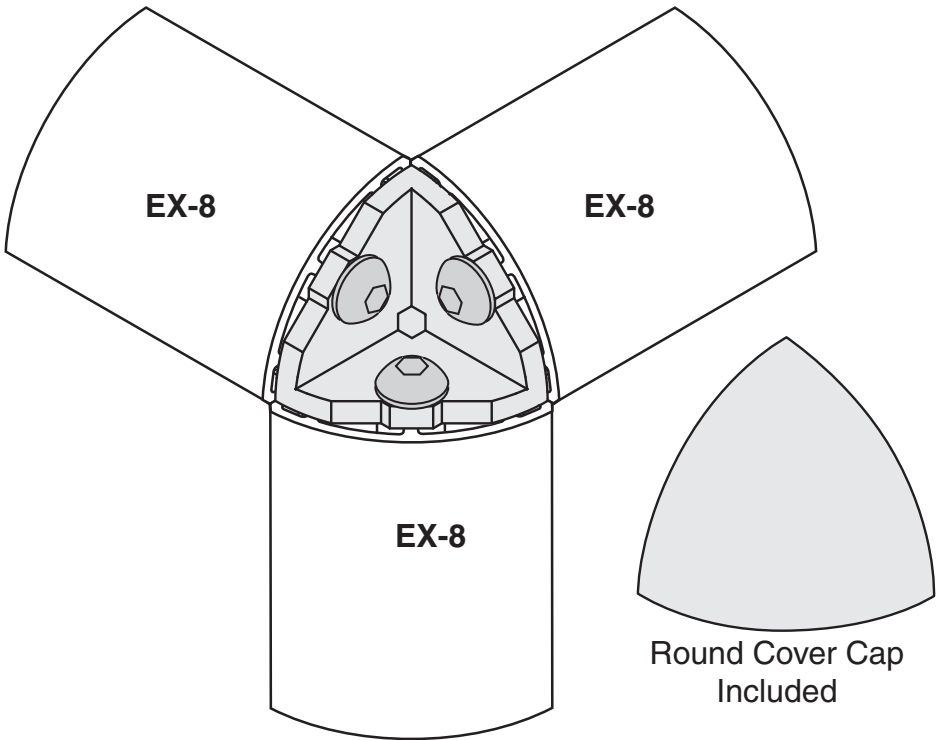

EB-86

5/16" SLOTS

Hardware Included

Material -Bracket: Die Cast Zinc
Cap: Reinforced Nylon