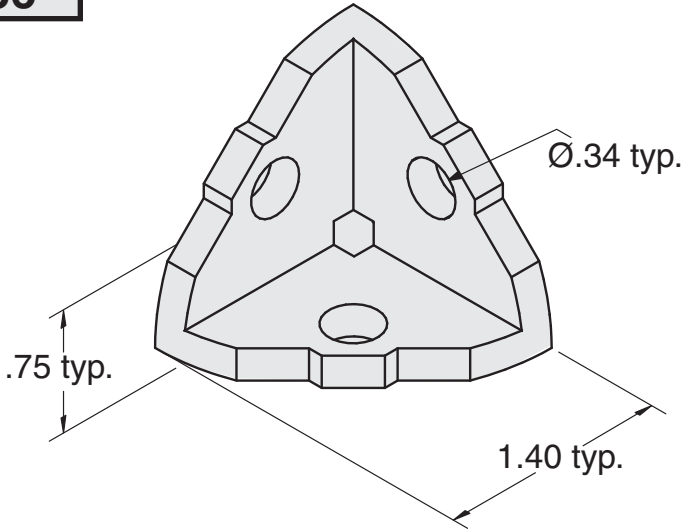

EB-86

5/16" SLOTS

Hardware Included

Material -Bracket: Die Cast Zinc
Cap: Reinforced Nylon