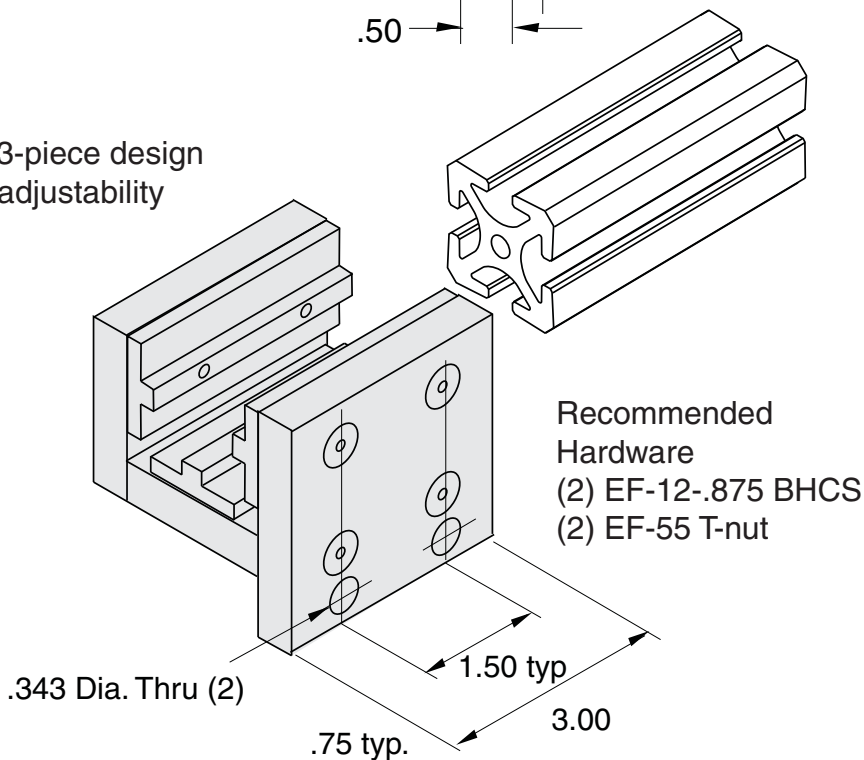

5/16" SLOTS

Note: 3-piece design
for adjustability

Recommended
Hardware
(2) EF-12-.875 BHCS
(2) EF-55 T-nut

Bearing Material - DELRIN
Plate Material - Aluminum (Clear Anodized)