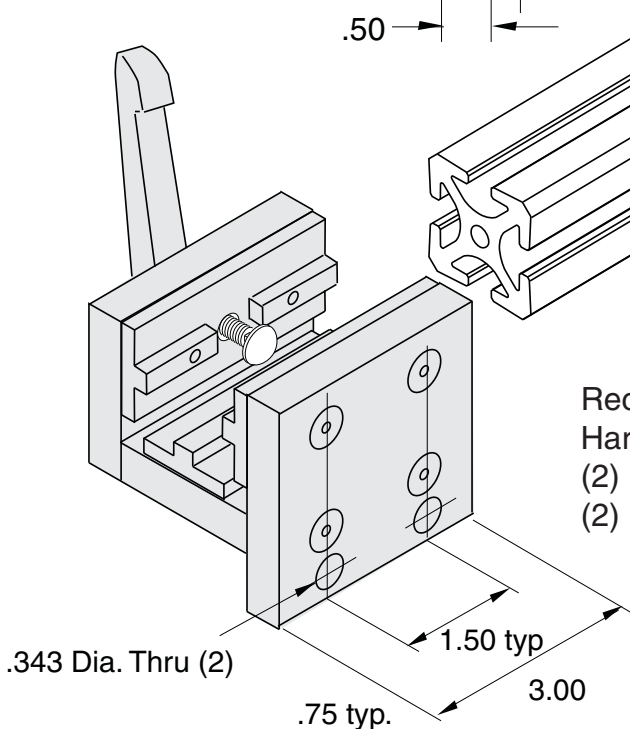

Single Mount Linear Bearing with Locking Handle

EB-91LH

5/16" SLOTS

Note: 3-piece design for adjustability

Recommended Hardware
(2) EF-12-.875 BHCS
(2) EF-55 T-nut

Bearing Material - DELRIN
Plate Material - Aluminum (Clear Anodized)