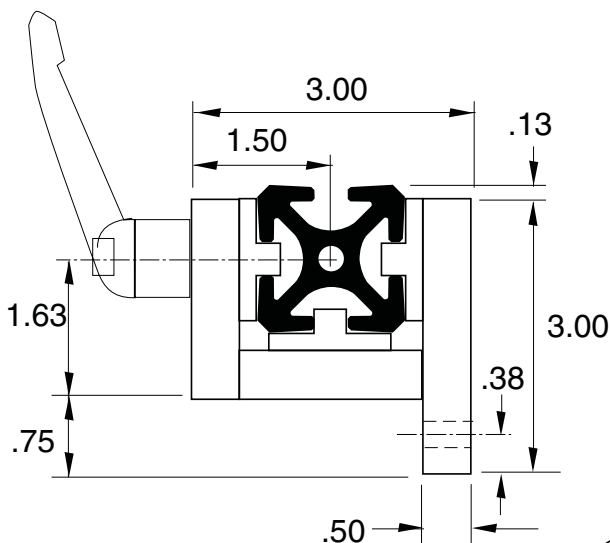

Single Mount Linear Bearing with Locking Handle

EB-91LH

5/16" SLOTS

Note: 3-piece design for adjustability

Recommended Hardware
(2) EF-12-.875 BHCS
(2) EF-55 T-nut

Bearing Material - DELRIN
Plate Material - Aluminum (Clear Anodized)