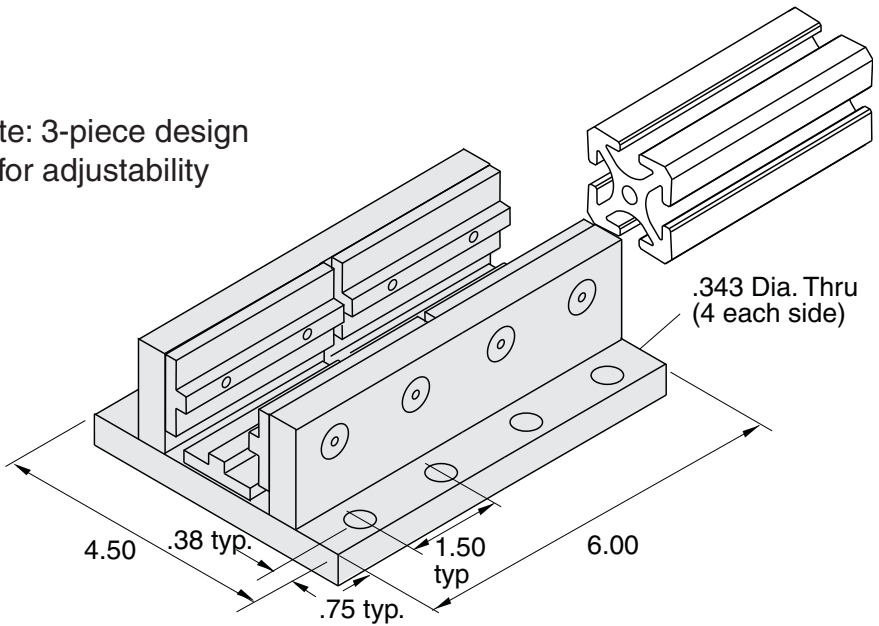

Note: 3-piece design  
for adjustability

**5/16" SLOTS**

Recommended  
Hardware  
(8) EF-12-.875 BHCS  
(8) EF-55 T-nut

Bearing Material - DELRIN  
Plate Material - Aluminum (Clear Anodized)