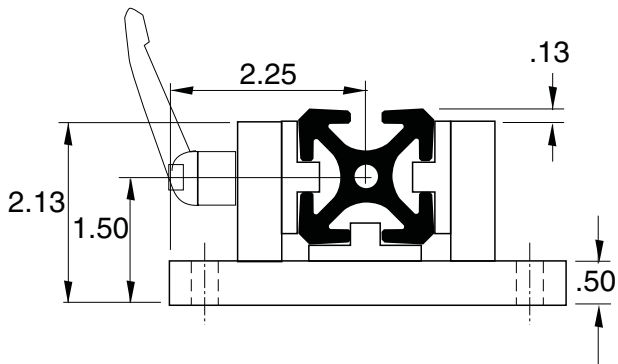

Double Mount Linear Bearing with Locking Handle

EB-92LH

5/16" SLOTS

Recommended Hardware
 (8) EF-12-.875 BHCS
 (8) EF-55 T-nut

Bearing Material - DELRIN
 Plate Material - Aluminum (Clear Anodized)