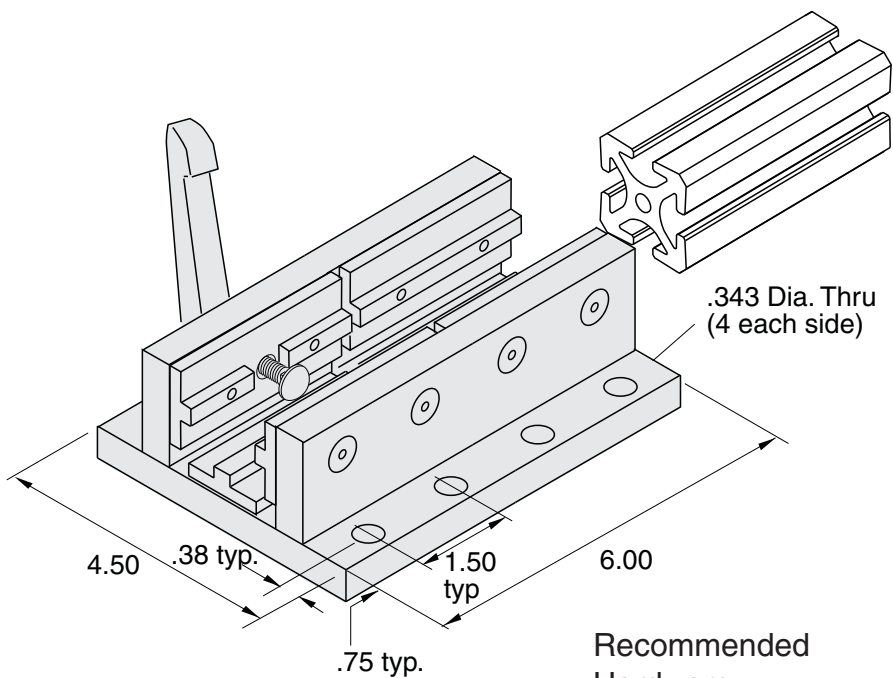

Double Mount Linear Bearing with Locking Handle

EB-92LH

5/16" SLOTS

Recommended Hardware
 (8) EF-12-.875 BHCS
 (8) EF-55 T-nut

Bearing Material - DELRIN
 Plate Material - Aluminum (Clear Anodized)