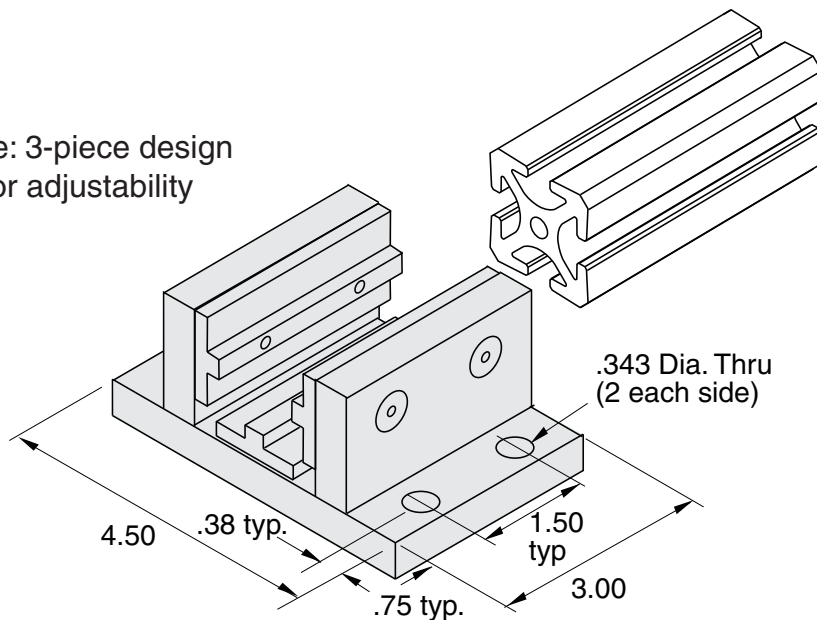

5/16" SLOTS

Note: 3-piece design
for adjustability

Recommended
Hardware
(4) EF-12-.875 BHCS
(4) EF-55 T-nut

Bearing Material - DELRIN
Plate Material - Aluminum (Clear Anodized)