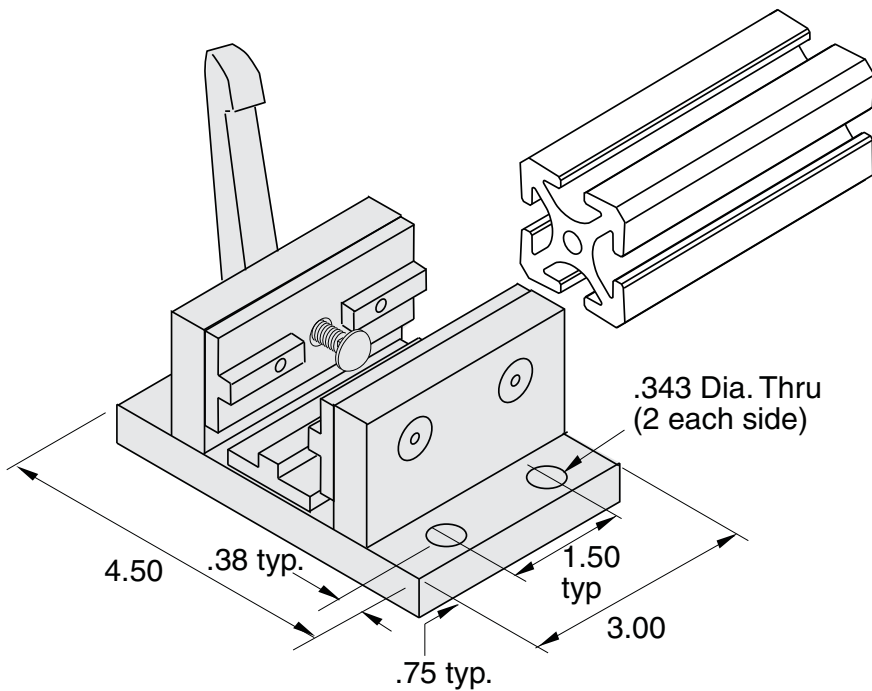

Single Mount Linear Bearing with Locking Handle

EB-93LH

5/16" SLOTS

Recommended

Hardware

(4) EF-12-.875 BHCS

(4) EF-55 T-nut

Bearing Material - DELRIN

Plate Material - Aluminum (Clear Anodized)