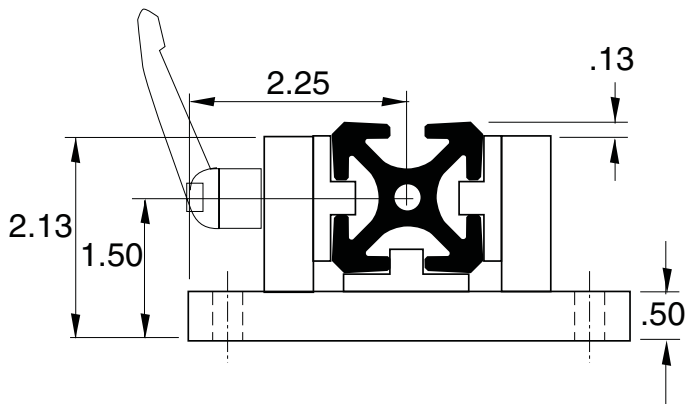

Single Mount Linear Bearing with Locking Handle

EB-93LH

5/16" SLOTS

Recommended

Hardware

(4) EF-12-.875 BHCS

(4) EF-55 T-nut

Bearing Material - DELRIN

Plate Material - Aluminum (Clear Anodized)