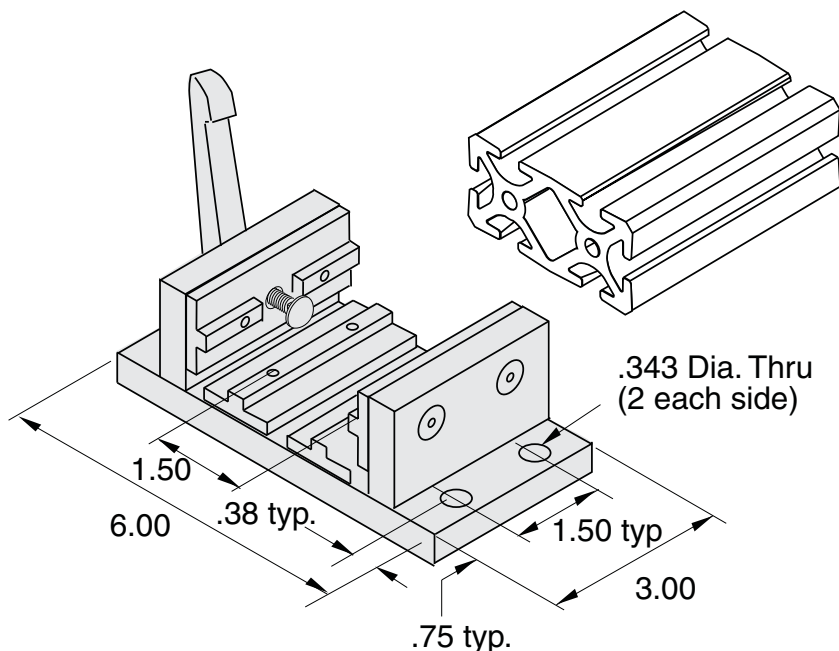

# Single Mount Linear Bearing with Locking Handle

**EB-94LH**

**5/16" SLOTS**

Recommended  
Hardware

(4) EF-12-.875 BHCS

(4) EF-55 T-nut

Bearing Material - DELRIN

Plate Material - Aluminum (Clear Anodized)