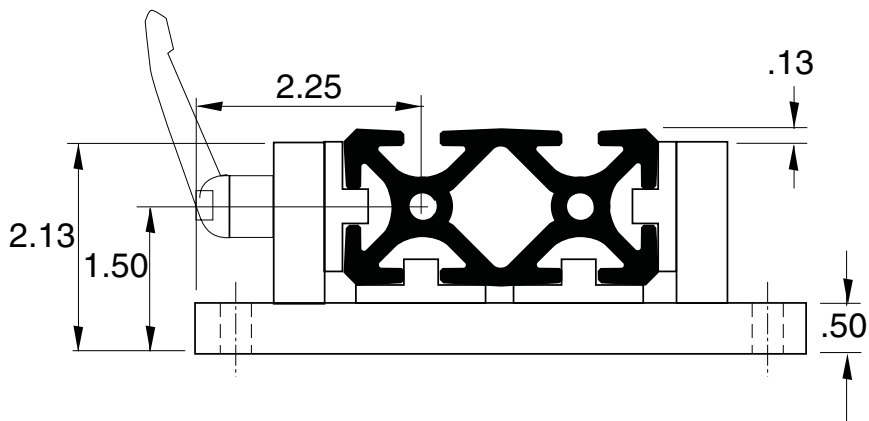

# Single Mount Linear Bearing with Locking Handle

**EB-94LH**

**5/16" SLOTS**

Recommended  
Hardware

(4) EF-12-.875 BHCS

(4) EF-55 T-nut

Bearing Material - DELRIN

Plate Material - Aluminum (Clear Anodized)