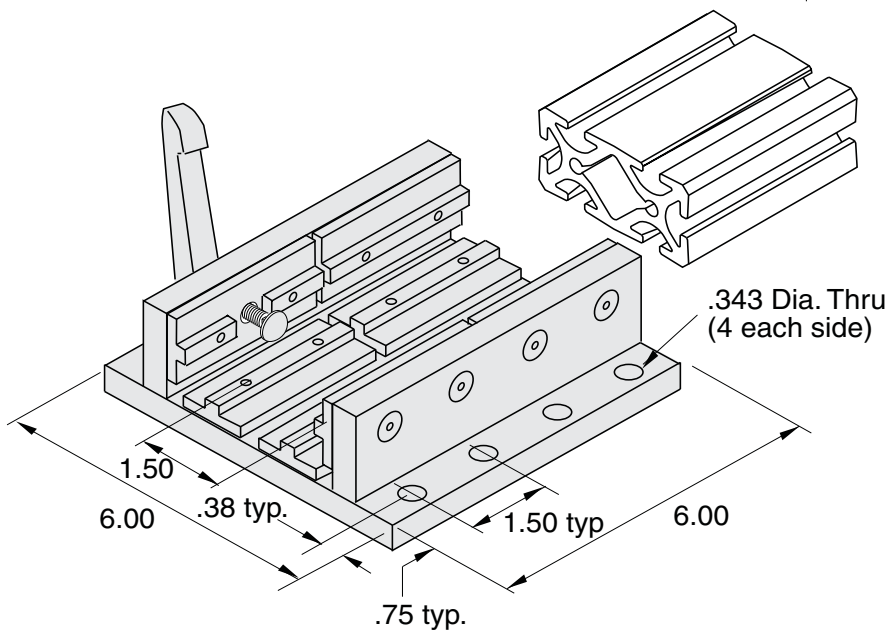

# Double Mount Linear Bearing with Locking Handle

**EB-95LH**

**5/16" SLOTS**

Recommended Hardware

(8) EF-12-.875 BHCS

(8) EF-55 T-nut

Bearing Material - DELRIN  
 Plate Material - Aluminum (Clear Anodized)