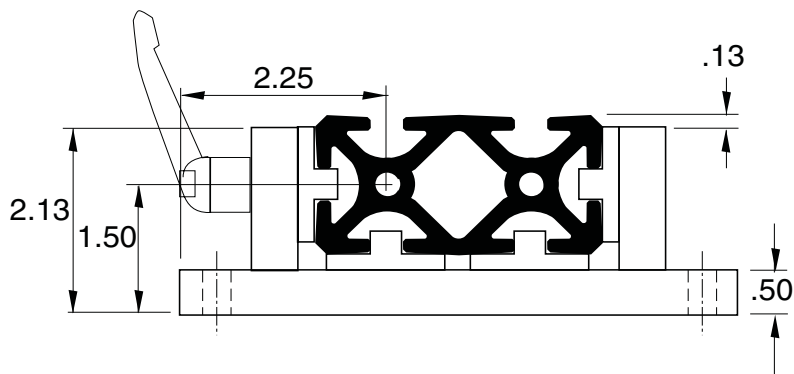

# Double Mount Linear Bearing with Locking Handle

**EB-95LH**

**5/16" SLOTS**

Recommended Hardware

(8) EF-12-.875 BHCS

(8) EF-55 T-nut

Bearing Material - DELRIN  
 Plate Material - Aluminum (Clear Anodized)