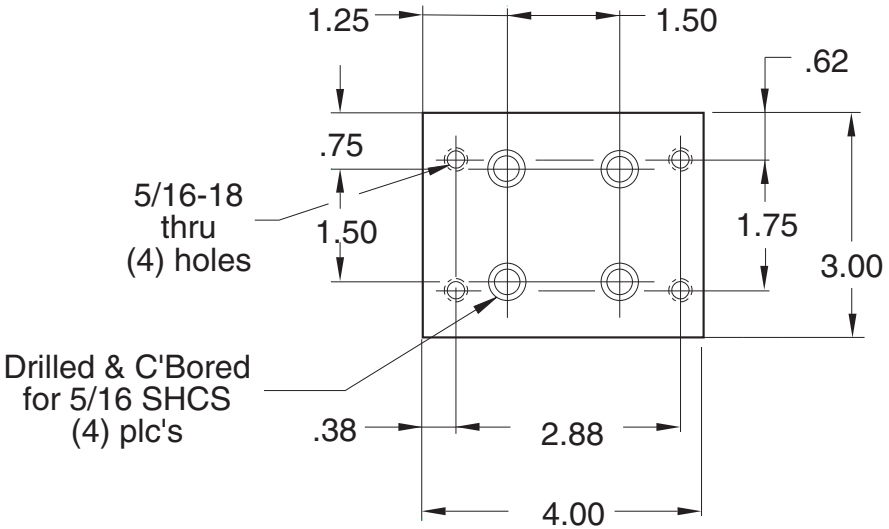

# Caster Mounting Plate

## EBP-5 for Plate Casters

5/16" SLOTS

Requires  
(4) EF-11-1.0 SHCS

Material - Aluminum  
Finish - Clear Anodize