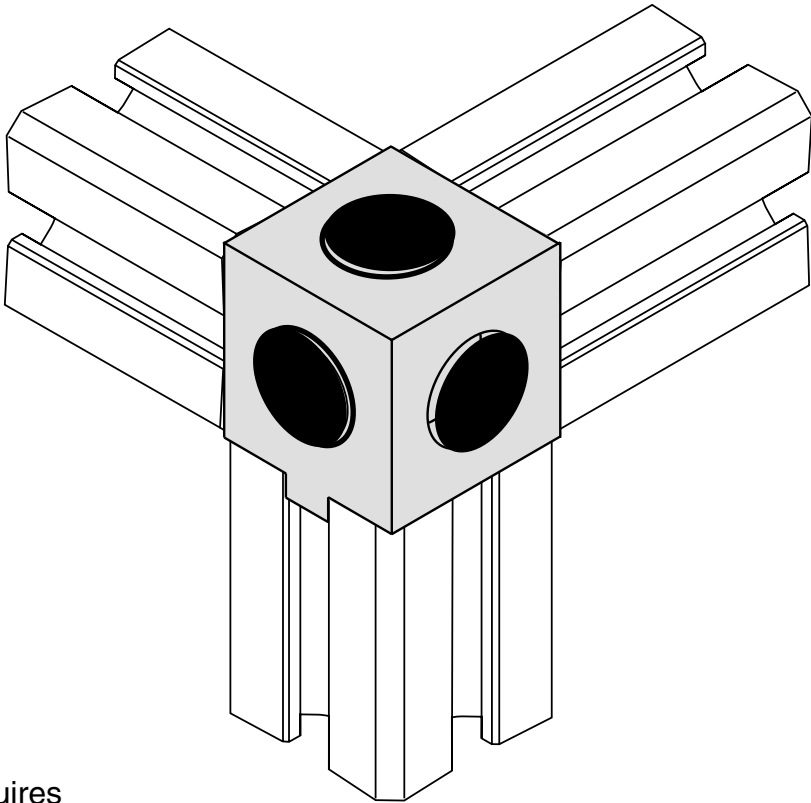

3-way Castle Corner

ECC-A

5/16" SLOTS

Requires
(3) EF-12-.75 BHCS

Hole plugs included

Material - Aluminum
Finish - Clear Anodize