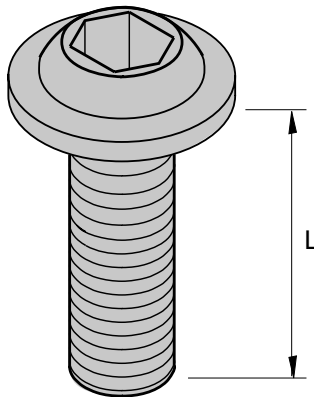

EF-12

Fractional
EF-12
(5/16-18 thd)
L - inch

- .5
- .63
- .75
- .875
- 1.0
- 1.25
- 1.5

Metric
EF-12M
(m8 thd)
L - mm

- 12
- 16
- 20
- 25
- 30

5/16" SLOTS

Material - Steel
Finish - Black Oxide Coated

EF-12F

(Flanged)

EF-12F (flanged)
(5/16-18 thd)
L - inch

- .5
- .63
- .75
- 1.0

Material - Steel
Finish - Black Oxide Coated