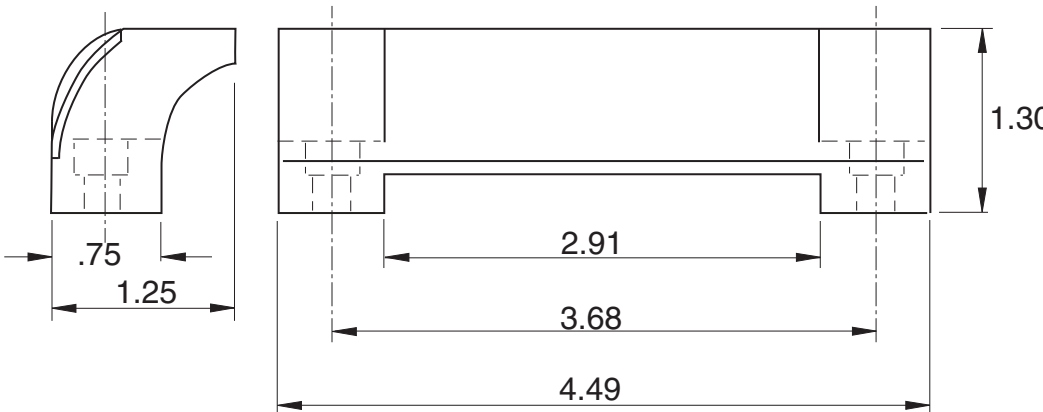

Safety Door Handle

EF-125
EF-126
EF-127

5/16" SLOTS

Black Handle Base

Colored Bolt Cover

- EF-125** Black Cover
- EF-126** Yellow Cover
- EF-127** Orange Cover

Note: Fingers will not pass through

Recommended Hardware
 For 5/16" slot sizes, use:
 (2) 11-222 & (2) EF-2A

 For 1/4" slot sizes, use:
 (2) 11-221 & (2) 11-210

Material - Plastic