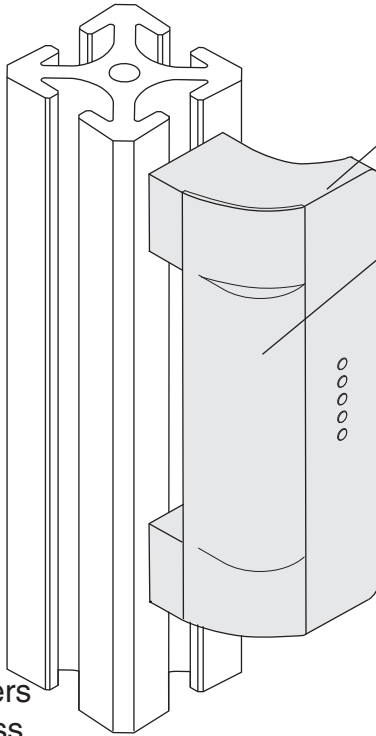

Safety Door Handle

EF-125
EF-126
EF-127

5/16" SLOTS

Black Handle Base

Colored Bolt Cover

- EF-125** Black Cover
- EF-126** Yellow Cover
- EF-127** Orange Cover

Note: Fingers will not pass through

Recommended Hardware
 For 5/16" slot sizes, use:
 (2) 11-222 & (2) EF-2A

 For 1/4" slot sizes, use:
 (2) 11-221 & (2) 11-210

Material - Plastic