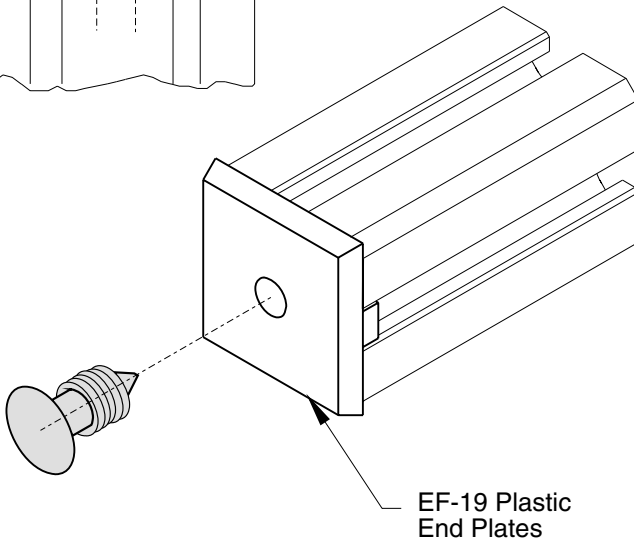

Note: Hole can be threaded for permanent installation

5/16" SLOTS

Material - Nylon